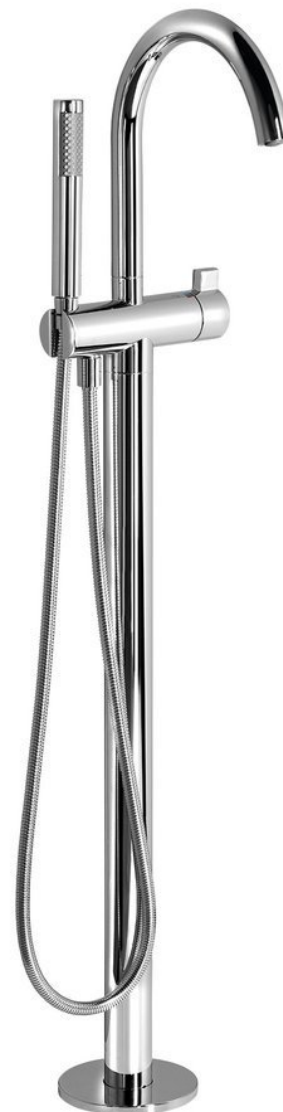

Order code: R5018

Basic information

Brand: Sapho
Series: RHAPSODY

Size

Height: 1077 mm

Properties

Colour: Chrome
Material: Brass
Shape: Circular
Installation: Floorstanding
Type of control: Progressive cartridge
Type of diverter: Handle-integrated
Equipment: Rotary spout
Flow rate (3 bar): 7.6 l/min
Weight / Piece: 8.2 kg
Packaging: 1 Piece
Warranty: 6 years

Spare parts

Male Tap Aerator M24x1, plastic (Order code: AERPL)
Progressive cartridge, diameter 40mm (Order code: 501821)

Technical sheet