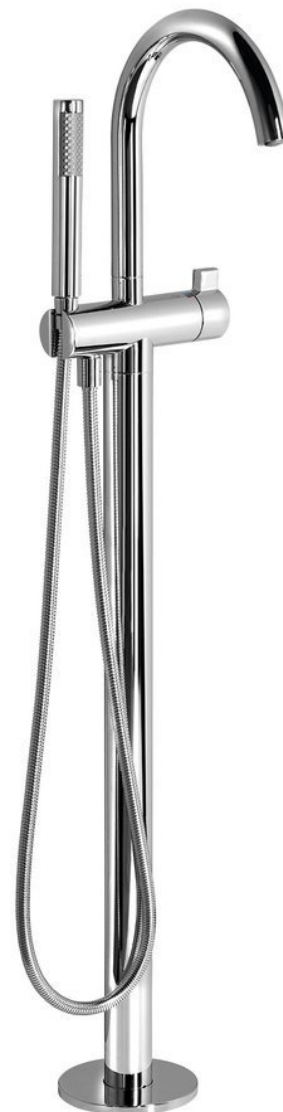

Order code: R5018

Basic information

Brand: Sapho
Series: RHAPSODY

Size

Height: 1077 mm

Properties

Colour: Chrome
Material: Brass
Shape: Circular
Installation: Floorstanding
Type of control: Progressive cartridge
Type of diverter: Handle-integrated
Equipment: Rotary spout
Flow rate (3 bar): 7.6 l/min
Weight / Piece: 8.2 kg
Packaging: 1 Piece
Warranty: 6 years

Spare parts

Male Tap Aerator M24x1, plastic (Order code: AERPL)
Progressive cartridge, diameter 40mm (Order code: 501821)
Male Tap Aerator M24x1, plastic (Order code: NDA803FLBA)

Technical sheet