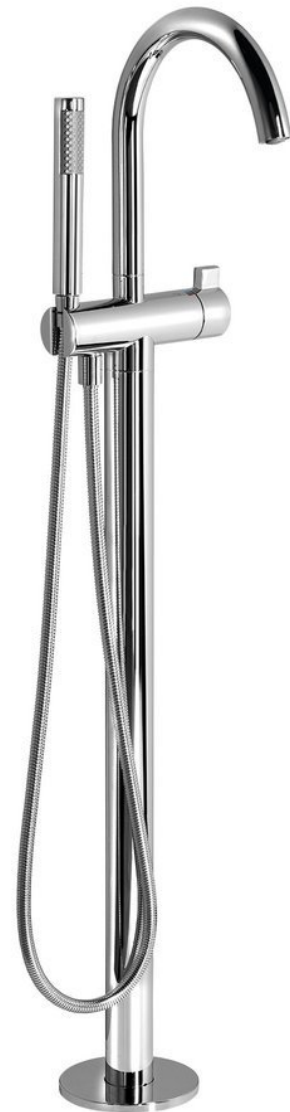

Order code: R5018

Basic information

Brand: Sapho
Series: RHAPSODY

Size

Height: 1077 mm

Properties

Colour: Chrome
Material: Brass
Shape: Circular
Installation: Floorstanding
Type of control: Progressive cartridge
Type of diverter: Handle-integrated
Equipment: Rotary spout
Flow rate (3 bar): 7.6 l/min
Weight / Piece: 8.2 kg
Packaging: 1 Piece
Warranty: 6 years

Spare parts

Male Tap Aerator M24x1, plastic (Order code: AERPL)
Progressive cartridge, diameter 40mm (Order code: 501821)
Male Tap Aerator M24x1, plastic (Order code: NDA803FLBA)

Technical sheet