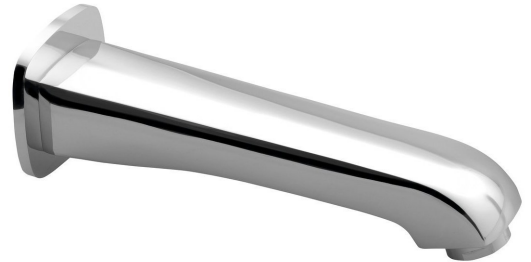

## Basic information

**Brand:** Sapho  
**Series:** DREAMART

## Size

**Depth:** 173 mm

## Properties

**Colour:** Chrome  
**Material:** Brass  
**Shape:** Design  
**Installation:** Wall-mounted  
**Flow rate (3 bar):** 7.6 l/min  
**Weight / Piece:** 0.818 kg  
**Packaging:** 1 Piece  
**Warranty:** 6 years

## Spare parts

Male Tap Aerator M24x1, chrome (Order code: 3070.200)

NEOPERL Anticalc Aerator Nozzle M24x1, chrome (Order code: AER1G)

NEOPERL Aerator with tilting strainer, Male Tap Aerator M24x1, chrome (Order code: AERGIR)