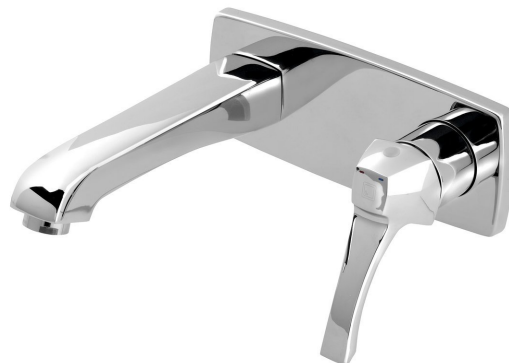

Order code: DA004

Basic information

Brand: Sapho
Series: DREAMART

Size

Width: 200 mm
Depth: 178 mm

Properties

Colour: Chrome
Material: Brass
Shape: Design
Installation: Concealed
Type of control: Lever
Cartridge diameter: 35 mm
Flow rate (3 bar): 7.6 l/min
Weight / Piece: 2.22 kg
Packaging: 1 Piece
Warranty: 6 years

Spare parts

KEROX ECO Replacement Cartridge dia 35mm, low (Order code: 2121B2)

Male Tap Aerator M24x1, chrome (Order code: 3070.200)

NEOPERL Aerator with tilting strainer, Male Tap Aerator M24x1, chrome (Order code: AERGIR)

Replacement Cartridge (Order code: 521601)

NEOPERL Anticalc Aerator Nozzle M24x1, chrome (Order code: AER1G)

Technical sheet