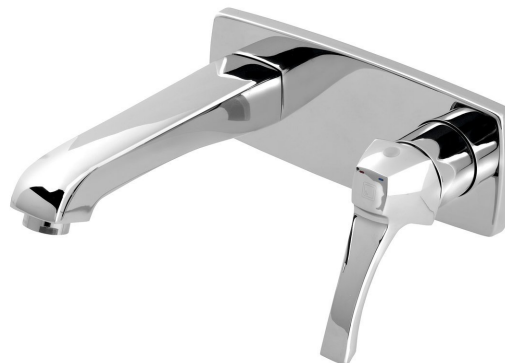

## Basic information

**Brand:** Sapho  
**Series:** DREAMART

## Size

**Width:** 200 mm  
**Depth:** 178 mm

## Properties

**Colour:** Chrome  
**Material:** Brass  
**Shape:** Design  
**Installation:** Concealed  
**Type of control:** Lever  
**Cartridge diameter:** 35 mm  
**Flow rate (3 bar):** 7.6 l/min  
**Weight / Piece:** 2.22 kg  
**Packaging:** 1 Piece  
**Warranty:** 6 years

## Spare parts

KEROX ECO Replacement Cartridge dia 35mm, low (Order code: 2121B2)

Male Tap Aerator M24x1, chrome (Order code: 3070.200)

NEOPERL Aerator with tilting strainer, Male Tap Aerator M24x1, chrome (Order code: AERGIR)