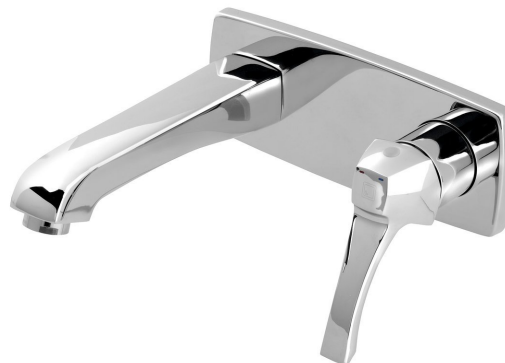

Order code: DA004

Basic information

Brand: Sapho
Series: DREAMART

Size

Width: 200 mm
Depth: 178 mm

Properties

Colour: Chrome
Material: Brass
Shape: Design
Installation: Concealed
Type of control: Lever
Cartridge diameter: 35 mm
Flow rate (3 bar): 7.6 l/min
Weight / Piece: 2.22 kg
Packaging: 1 Piece
Warranty: 6 years

Spare parts

KEROX ECO Replacement Cartridge dia 35mm, low (Order code: 2121B2)

Male Tap Aerator M24x1, chrome (Order code: 3070.200)

NEOPERL Aerator with tilting strainer, Male Tap Aerator M24x1, chrome (Order code: AERGIR)

Replacement Cartridge (Order code: 521601)

NEOPERL Anticalc Aerator Nozzle M24x1, chrome (Order code: AER1G)

Technical sheet