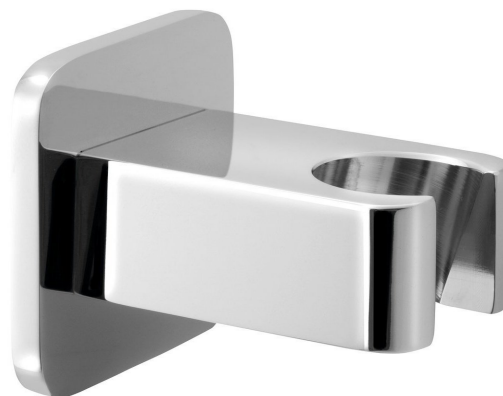

Wall Hand Shower Holder, chrome

Order code: JM470

Basic information

Brand: Sapho
Series: JUMPER

Size

Depth: 57 mm

Properties

Colour: Chrome
Material: Brass
Shape: Design
Installation: Wall-mounted
Equipment: Fixed
Weight / Piece: 0.321 kg
Packaging: 1 Piece
Warranty: 6 years

Spare parts

UAK 6 bathroom accessories fixing kit, screw 4,5x60 (Order code: 40015)

Technical sheet