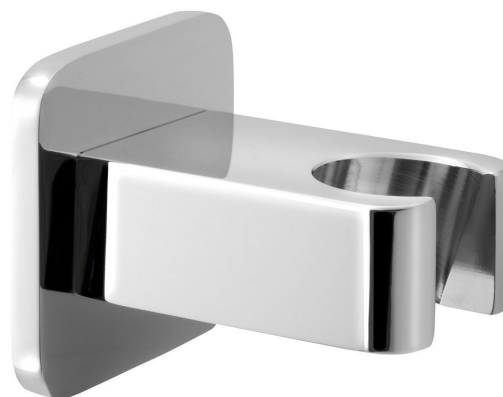

Wall Hand Shower Holder, chrome

SAPHO

Order code: JM470

Size

Depth: 57 mm

Properties

Colour: Chrome

Material: Brass

Warranty: 6 years