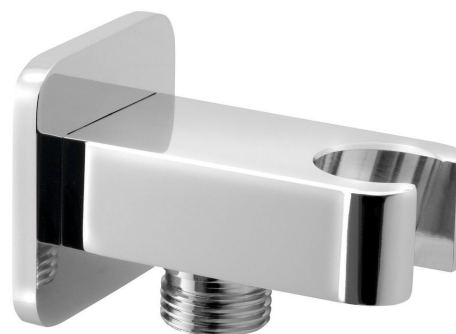

# Shower Hose Outlet/Connector/Bracket, chrome

Order code: JM540

Size  
Depth: 70 mm

Properties  
Colour: Chrome  
Material: Brass  
Warranty: 6 years