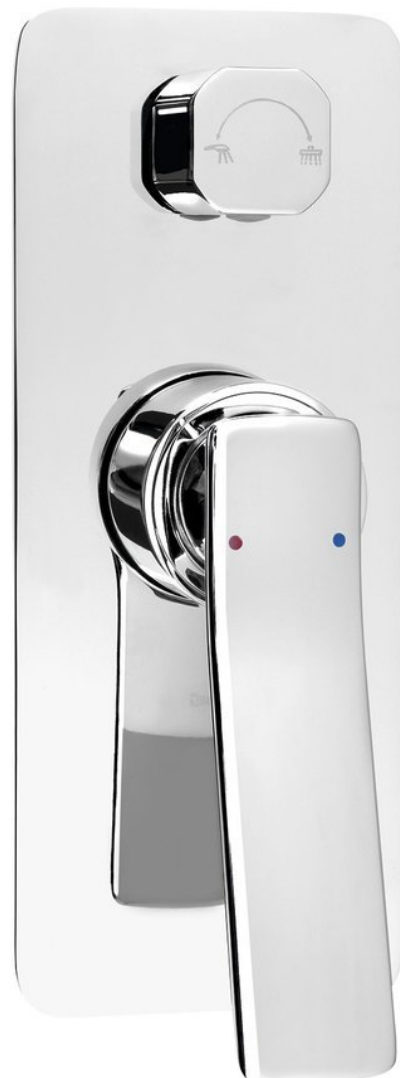

## JUMPER Concealed Shower Mixer Tap, 2-way, chrome

Order code: JM042

### Basic information

Brand: Sapho  
Series: JUMPER

### Size

Width: 80 mm  
Height: 180 mm

### Properties

Colour: Chrome  
Material: Brass  
Shape: Design  
Installation: Concealed  
Type of control: Lever  
Type of diverter: Rotary  
Cartridge diameter: 35 mm  
Equipment: 2 outlets  
Flow rate (3 bar): 7.6 l/min  
Weight / Piece: 2.15 kg  
Packaging: 1 Piece  
Warranty: 6 years