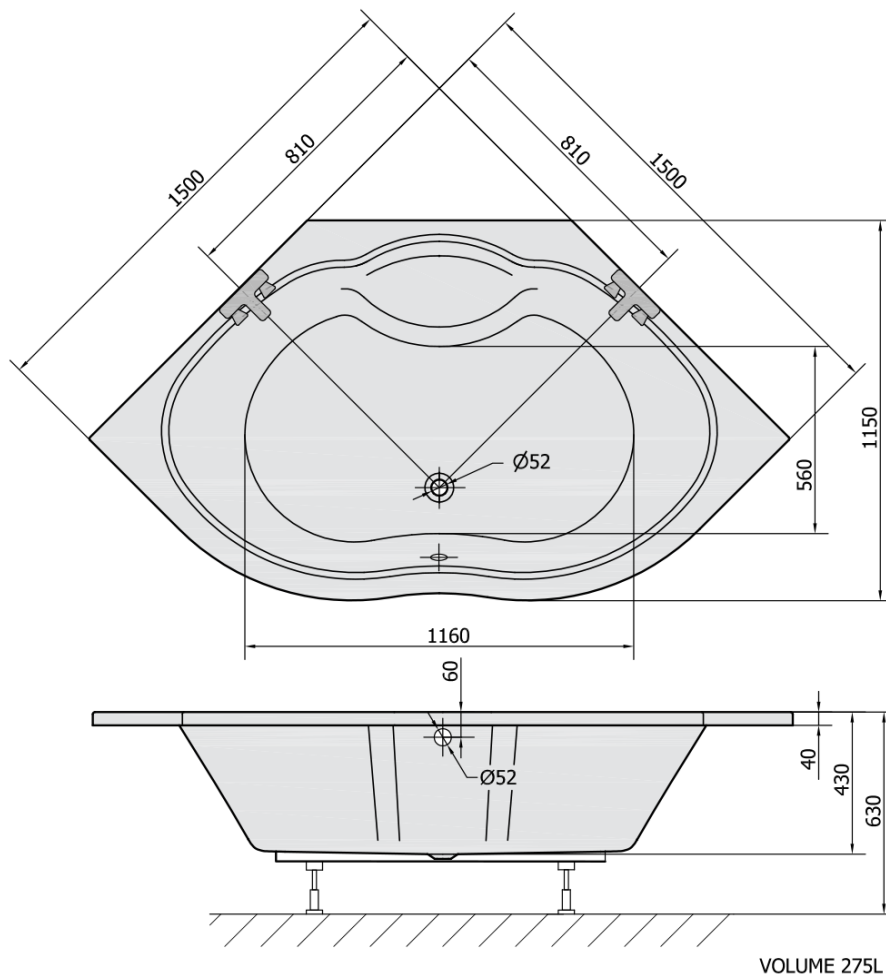

Technical sheet

VOLUME 275L