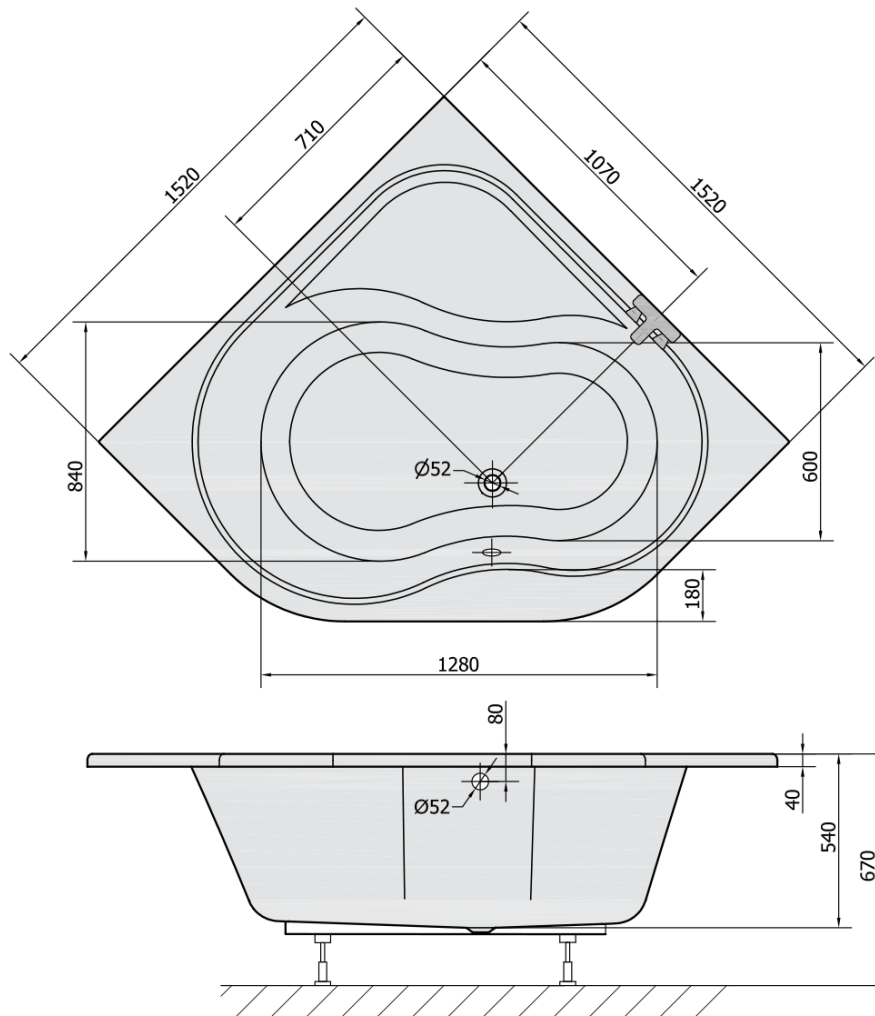

Technical sheet

VOLUME 370L