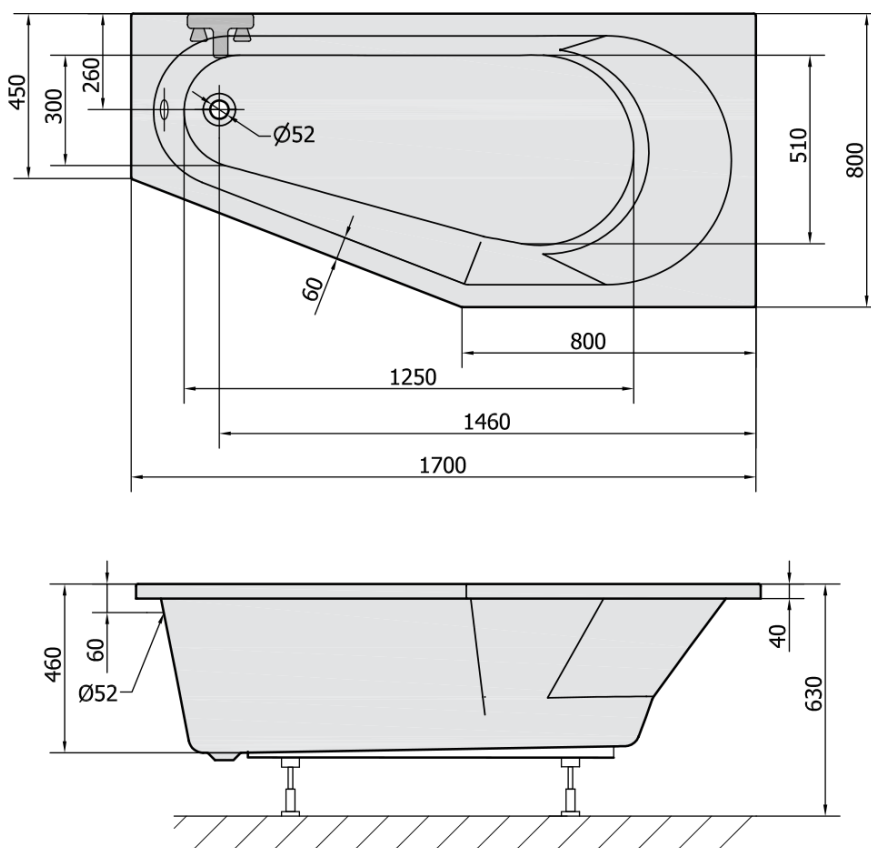

TIGRA R Asymmetric Bath 170x80x46cm, White

Order code: 90611

Basic information

Brand: Polysan

Size

Length: 1700 mm

Width: 800 mm

Height: 460 mm

Volume: 225 l

Properties

Colour: White

Colour options: According to the Swatch

Material: Acrylate

Shape: Asymmetric

Installation: Built-in

Waste diameter: 52 mm

Properties: Edge height 40 mm (Standard)

Package does not contain: Trap, Pop Up Bath Waste

Weight / Piece: 21.56 kg

Packaging: 1 Piece

Warranty: 10 years

Technical sheet

VOLUME 225L