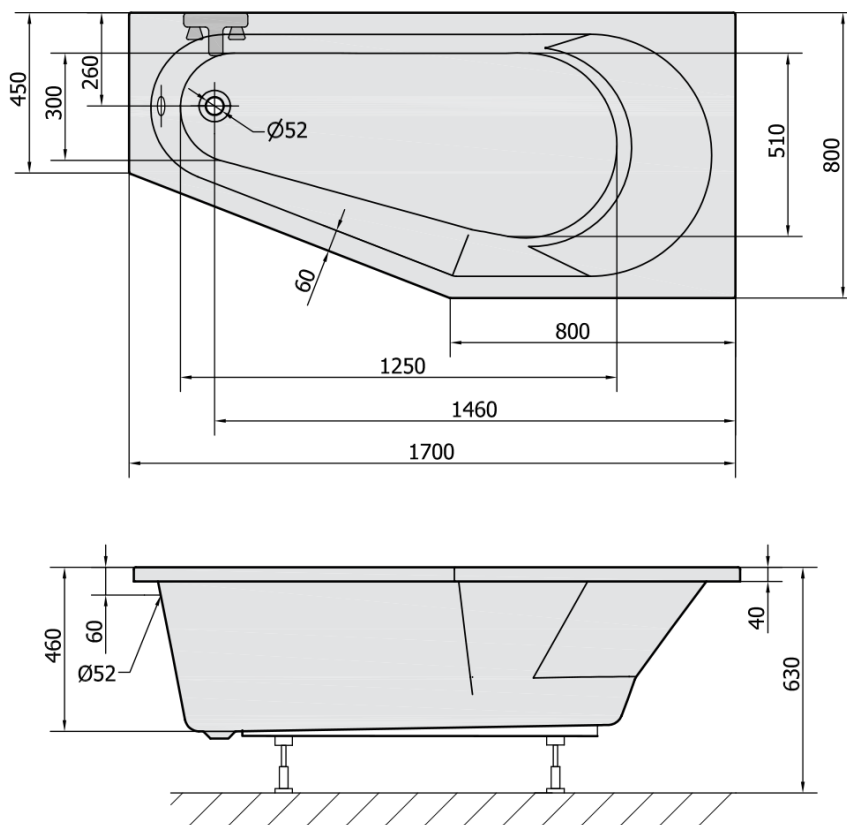

TIGRA R Asymmetric Bath 170x80x46cm, White

Order code: 90611

Size

Length: 1700 mm
Width: 800 mm
Height: 460 mm
Volume: 225 l

Properties

Colour: White
Material: Acrylate
Warranty: 10 years

Technical sheet

VOLUME 225L