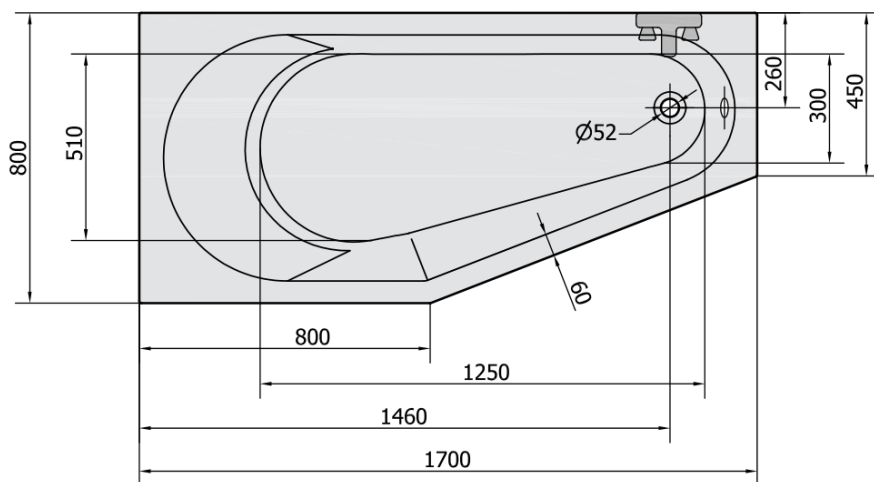

Order code: 90111

Basic information

Brand: Polysan

Size

Length: 1700 mm

Width: 800 mm

Height: 460 mm

Volume: 225 l

Properties

Colour: White

Colour options: According to the Swatch

Material: Acrylate

Shape: Asymmetric

Installation: Built-in

Waste diameter: 52 mm

Properties: Edge height 40 mm (Standard)

Weight / Piece: 21.56 kg

Packaging: 1 Piece

Warranty: 10 years

We recommend buy

1 Piece Sound insulation bath tape, 3m (Order code: 93400)

1 Piece Siphon 6/4", DN40 (Order code: 72693)

1 Piece Bath Support Legs for Acrylic Bath Polysan, 51,5cm, Pair (Order code: PO60-60)

1 Piece TIGRA L 170 Front Panel (Order code: 90312)

Technical sheet

VOLUME 225L