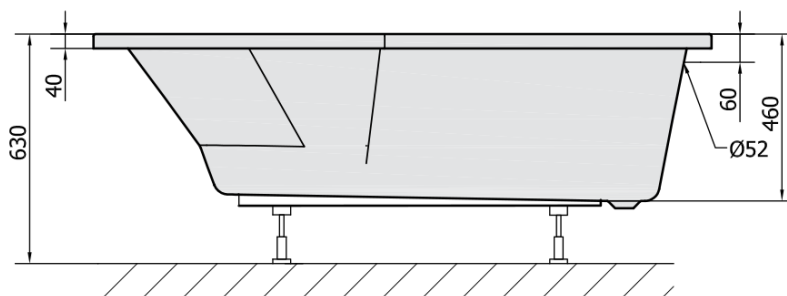

Order code: 90111

Basic information

Brand: Polysan

Size

Length: 1700 mm

Width: 800 mm

Height: 460 mm

Volume: 225 l

Properties

Colour: White

Colour options: According to the Swatch

Material: Acrylate

Shape: Asymmetric

Installation: Built-in

Waste diameter: 52 mm

Properties: Edge height 40 mm (Standard)

Weight / Piece: 21.56 kg

Packaging: 1 Piece

Warranty: 10 years

We recommend buy

1 Piece Sound insulation bath tape, 3m (Order code: 93400)

1 Piece Siphon 6/4", DN40 (Order code: 72693)

1 Piece Bath Support Legs for Acrylic Bath Polysan, 51,5cm, Pair (Order code: PO60-60)

1 Piece TIGRA L 170 Front Panel (Order code: 90312)

Technical sheet

VOLUME 225L