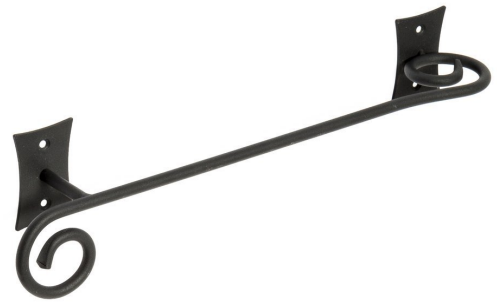

Order code: CC320

Basic information

Brand: METAFORM
Series: REBECCA

Size

Length: 383 mm
Width: 383 mm
Height: 88 mm
Depth: 61 mm

Properties

Colour: Black
Material: Steel
Shape: Retro
Type: Towel holder: single arm
Installation: Sticking, Drilling
Maintenance: According to recommendation
Weight / Piece: 0.56 kg
Packaging: 1 Piece
Warranty: 10 years

We recommend buy

1 Piece MAMUT Glue 25ml (Order code: 35003TU)

Spare parts

Covers for screws for REBECCA serie, black (Order code: NDREB)

Technical sheet