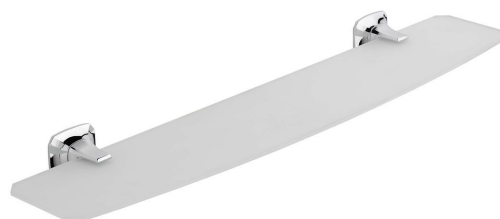

AIDA glass shelf 560 mm, chrome

Order code: AI015

Basic information

Brand: METAFORM

Series: AIDA

Size

Length: 560 mm

Width: 560 mm

Height: 40 mm

Depth: 125 mm

Properties

Colour: Chrome

Material: Brass, Glass

Shape: Square

Type: Shelf

Installation: Drilling

Weight / Piece: 1.92 kg

Packaging: 1 Piece

Warranty: 10 years