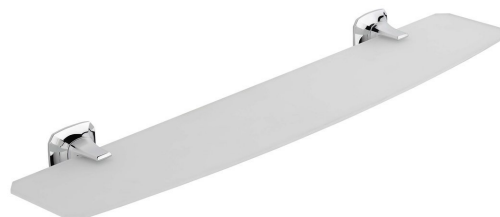

AIDA glass shelf 560 mm, chrome

Order code: AI015

Basic information

Brand: METAFORM

Series: AIDA

Size

Length: 560 mm

Width: 560 mm

Height: 40 mm

Depth: 125 mm

Properties

Colour: Chrome

Material: Brass, Glass

Shape: Square

Type: Shelf

Installation: Drilling

Weight / Piece: 1.92 kg

Packaging: 1 Piece

Warranty: 10 years