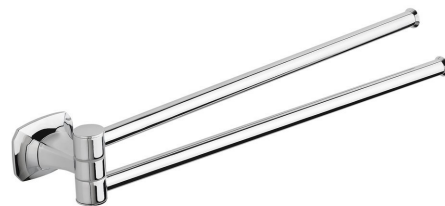

Order code: AI021

Basic information

Brand: METAFORM

Series: AIDA

Size

Length: 328 mm

Width: 328 mm

Height: 48 mm

Depth: 57 mm

Properties

Colour: Chrome

Material: Brass

Shape: Square

Type: Towel holder: rotary

Installation: Drilling

Weight / Piece: 0.905 kg

Packaging: 1 Piece

Warranty: 10 years