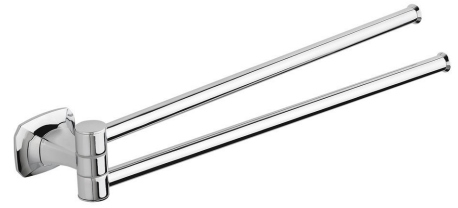

AIDA Dual Swivelling Towel Rail Holder 320mm, chrome

Order code: AI021

Size

Length: 328 mm
Width: 328 mm
Height: 48 mm
Depth: 57 mm

Properties

Colour: Chrome
Material: Brass
Warranty: 10 years

Technical sheet