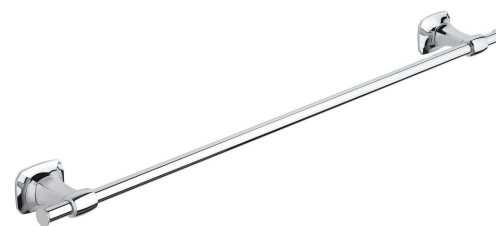

AIDA Towel Holder 520x60mm, chrome

Order code: AI520

Basic information

Brand: METAFORM

Series: AIDA

Size

Length: 596 mm

Width: 596 mm

Height: 40 mm

Depth: 60 mm

Properties

Colour: Chrome

Material: Brass

Shape: Square

Type: Towel holder: single arm

Installation: Drilling

Weight / Piece: 0.64 kg

Packaging: 1 Piece

Warranty: 10 years