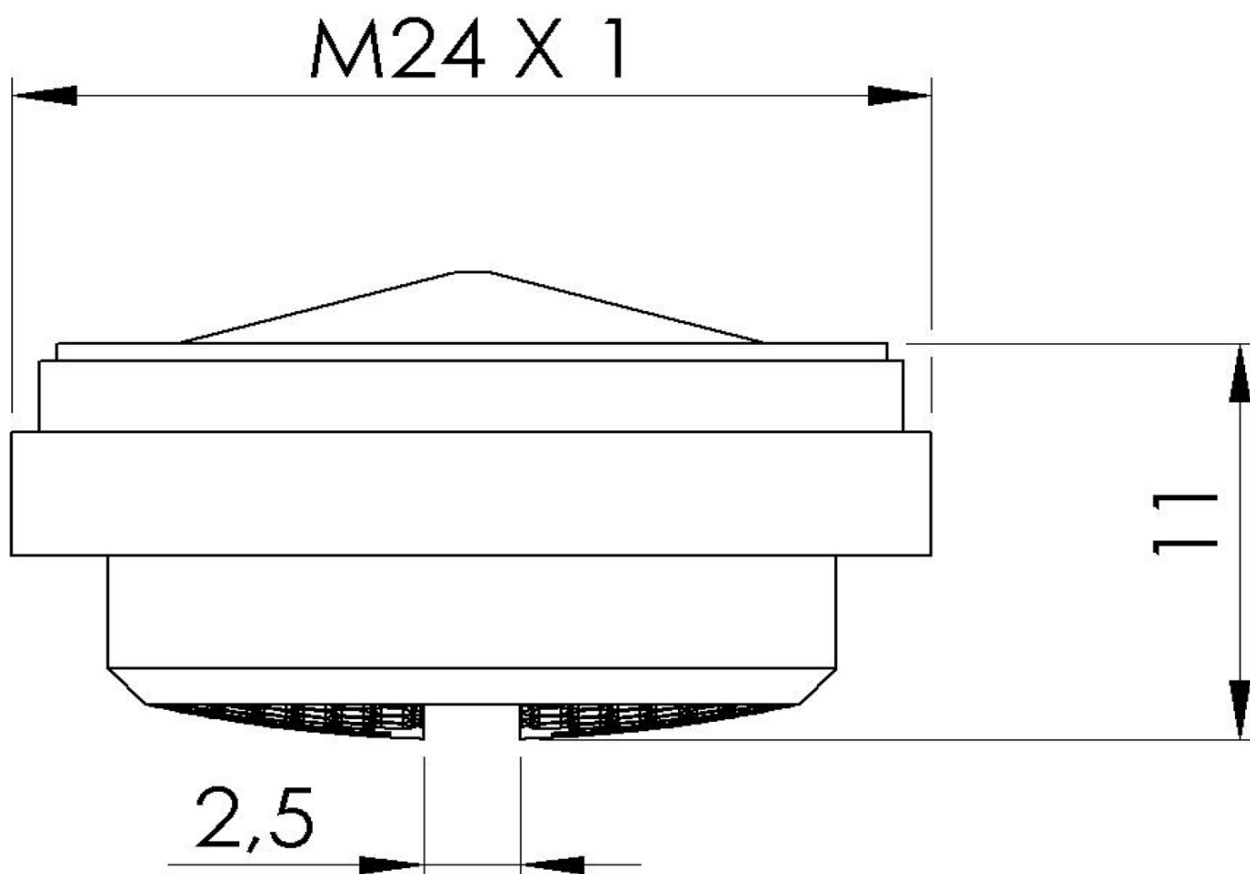

## Male Tap Aerator M24x1, plastic

**Order code:** AERPL

### Properties

**Material:** Plastic  
**Flow rate (3 bar):** 25 l/min  
**Weight / Piece:** 0.004 kg  
**Packaging:** 1 Piece  
**Warranty:** 2 years

Technical sheet

CLASSE B 25 l/min - 3 bar