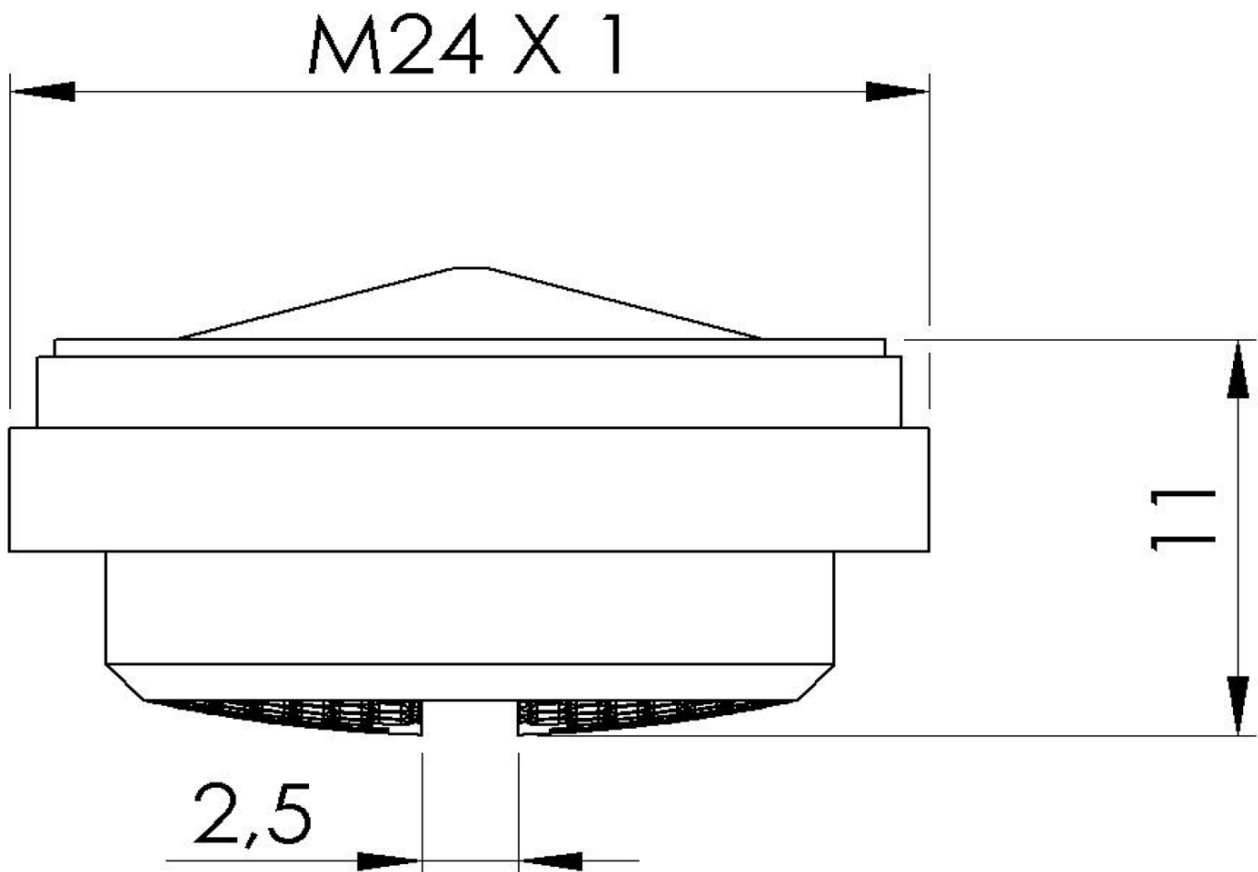

Male Tap Aerator M24x1, plastic

Order code: AERPL

Basic information

Brand: Sapho

Properties

Material: Plastic
Flow rate (3 bar): 25 l/min
Weight / Piece: 0.004 kg
Packaging: 1 Piece
Warranty: 2 years

Technical sheet