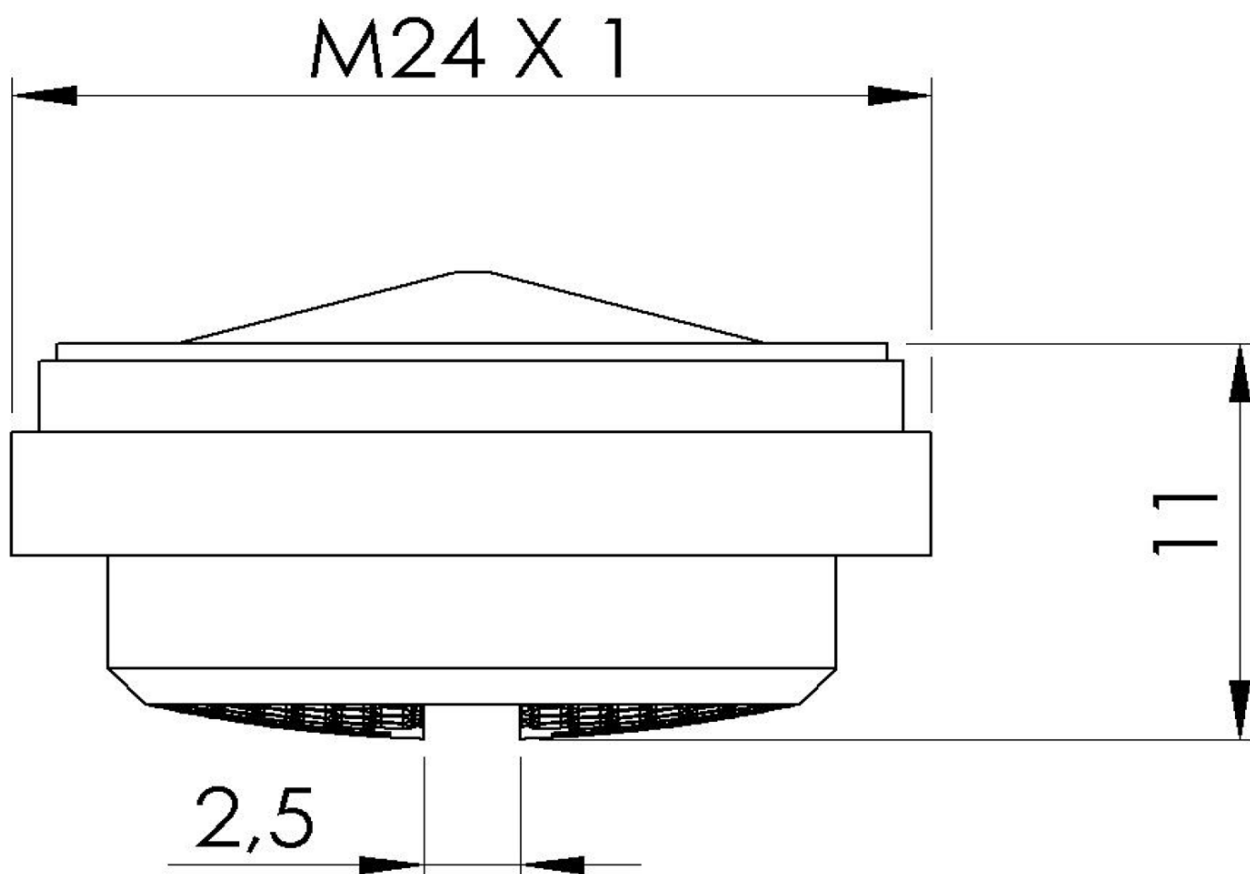

Male Tap Aerator M24x1, plastic

Order code: AERPL

Basic information

Brand: Sapho

Properties

Material: Plastic
Flow rate (3 bar): 25 l/min
Weight / Piece: 0.004 kg
Packaging: 1 Piece
Warranty: 2 years

Technical sheet