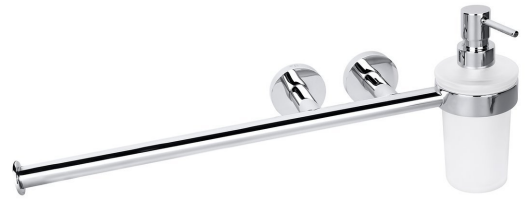

X-ROUND towel holder with soap dispenser, chrome

SAPHO

Order code: XR414

Size

Width: 455 mm

Height: 180 mm

Depth: 115 mm

Properties

Colour: Chrome

Material: Brass, Glass

Warranty: 10 years

Technical sheet