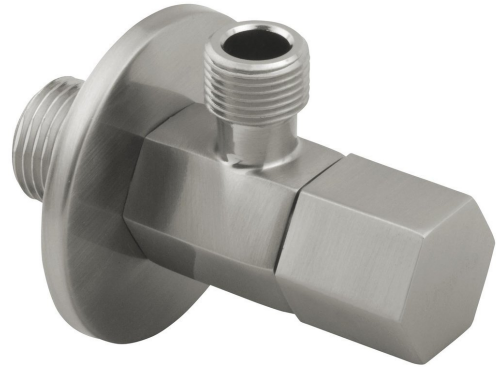

SPY Angle Valve with rosette, 1/2'x 3/8', brushed nickel

Order code: PY58/16

Properties

Colour: Nickel
Material: Brass
Warranty: 2 years

Technical sheet