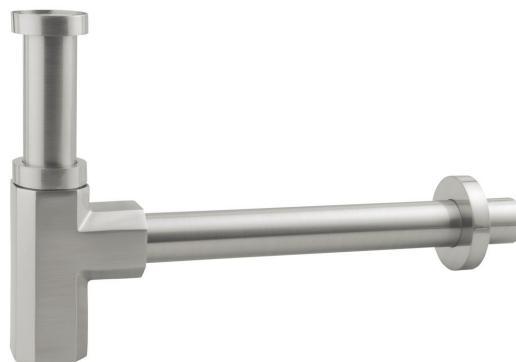

SPY washbasin siphon 1 1/4 dia 32 mm, brushed nickel

Order code: PY36/16

Properties

Colour: Nickel
Material: Brass
Warranty: 2 years

Technical sheet