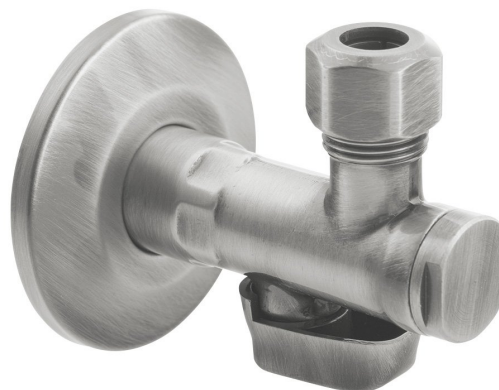

Angle Valve 1/2"x 3/8", brushed nickel

Order code: 2020NK

Basic information

Brand: Sapho
Series: ANTEA

Properties

Colour: Nickel
Material: Brass
Thread size: 1/2"x3/8"
Equipment: With filter
Weight / Piece: 0.27 kg
Packaging: 1 Piece
Warranty: 2 years