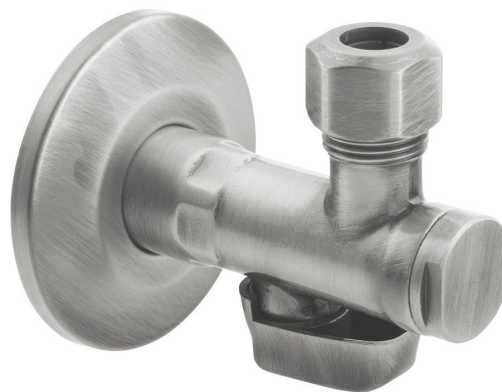

Angle Valve 1/2"x 3/8", brushed nickel

Order code: 2020NK

Basic information

Brand: Sapho
Series: ANTEA

Properties

Colour: Nickel
Material: Brass
Thread size: 1/2"x3/8"
Equipment: With filter
Weight / Piece: 0.27 kg
Packaging: 1 Piece
Warranty: 2 years