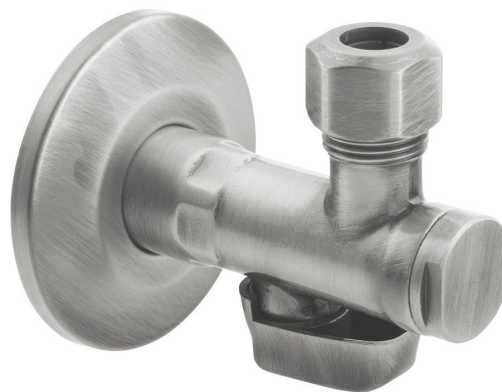

## Angle Valve 1/2"x 3/8", brushed nickel

Order code: 2020NK

### Basic information

Brand: Sapho  
Series: ANTEA

### Properties

Colour: Nickel  
Material: Brass  
Thread size: 1/2"x3/8"  
Equipment: With filter  
Weight / Piece: 0.27 kg  
Packaging: 1 Piece  
Warranty: 2 years

Technical sheet