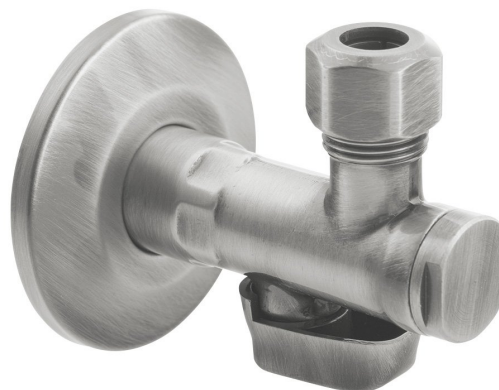

## Angle Valve 1/2"x 3/8", brushed nickel

**Order code:** 2020NK

### Basic information

**Brand:** Sapho  
**Series:** ANTEA

### Properties

**Colour:** Nickel  
**Material:** Brass  
**Thread size:** 1/2"x3/8"  
**Equipment:** With filter  
**Weight / Piece:** 0.27 kg  
**Packaging:** 1 Piece  
**Warranty:** 2 years

Technical sheet