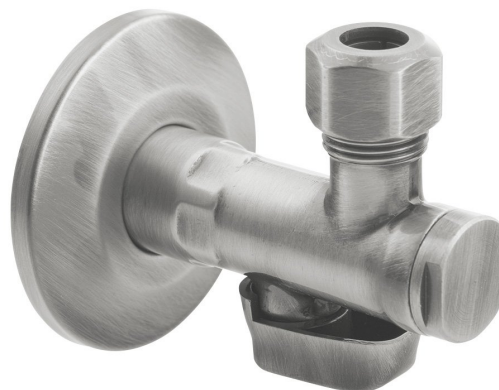

## Angle Valve 1/2"x 3/8", brushed nickel

Order code: 2020NK

### Basic information

Brand: Sapho  
Series: ANTEA

### Properties

Colour: Nickel  
Material: Brass  
Thread size: 1/2"x3/8"  
Equipment: With filter  
Weight / Piece: 0.27 kg  
Packaging: 1 Piece  
Warranty: 2 years

Technical sheet