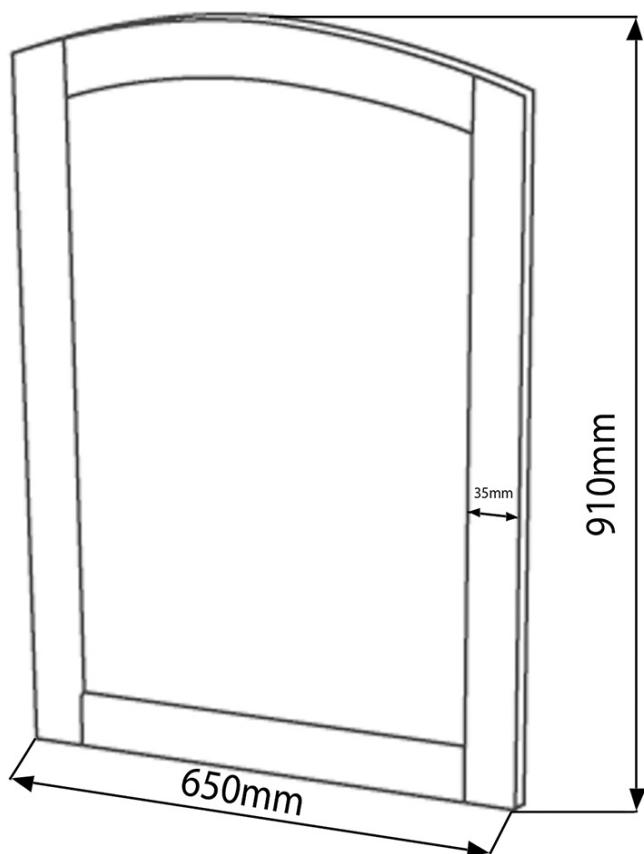

Order code: KSET-015

Basic information

Brand: Sapho
Series: RETRO

Size

Width: 1000 mm

Properties

Colour: White
Decor: Antique white
Material: Solid wood/veneer
Installation: Wall-Hung
Type of cabinet: Drawers/Doors
Type of washbasin: Washbasin
Mirror type: Framed mirrors
Weight / set: 69.47 kg
Packaging: 3 Piece
Warranty: 2 years

Technical sheet

TL:20mm

soalzione 5mm
stament