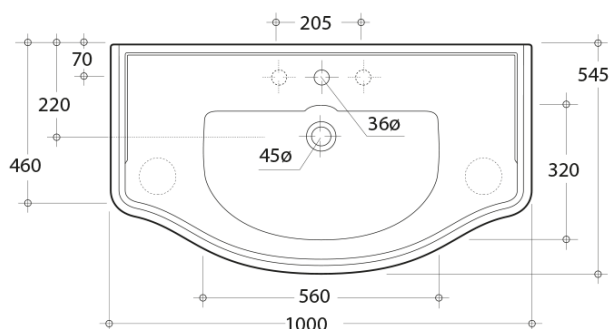

Order code: KSET-015

Basic information

Brand: Sapho
Series: RETRO

Size

Width: 1000 mm

Properties

Colour: White
Decor: Antique white
Material: Solid wood/veneer
Installation: Wall-Hung
Type of cabinet: Drawers/Doors
Type of washbasin: Washbasin
Mirror type: Framed mirrors
Weight / set: 69.47 kg
Packaging: 3 Piece
Warranty: 2 years

Technical sheet

TL:20mm

soalzione 5mm
stament