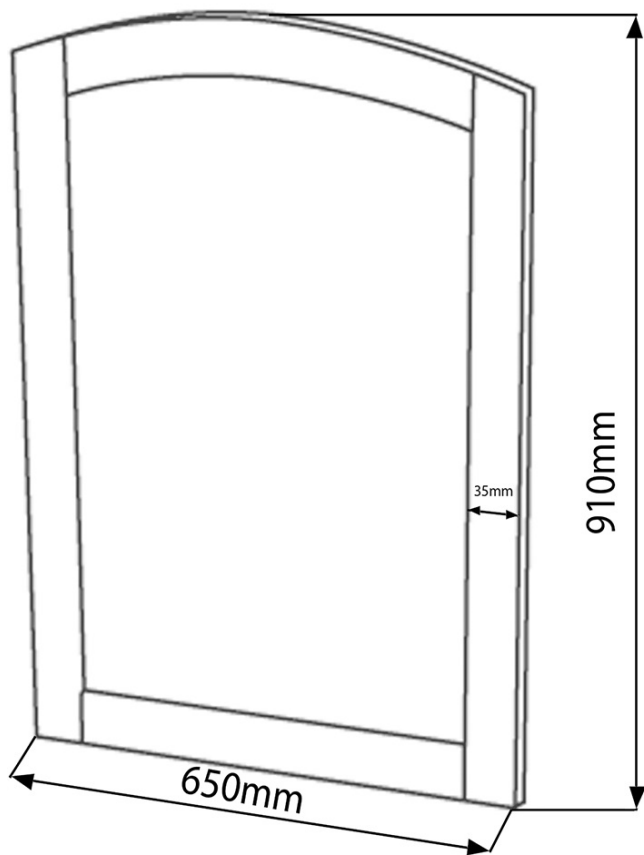

Order code: KSET-015

Basic information

Brand: Sapho
Series: RETRO

Size

Width: 1000 mm

Properties

Colour: White
Decor: Antique white
Material: Solid wood/veneer
Installation: Wall-Hung
Type of cabinet: Drawers/Doors
Type of washbasin: Washbasin
Mirror type: Framed mirrors
Weight / set: 69.47 kg
Packaging: 3 Piece
Warranty: 2 years

Technical sheet

TL:20mm

soalzione 5mm
stament