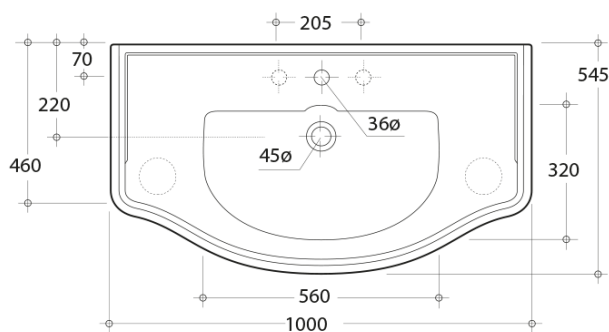

Order code: KSET-015

Basic information

Brand: Sapho
Series: RETRO

Size

Width: 1000 mm

Properties

Colour: White
Decor: Antique white
Material: Solid wood/veneer
Installation: Wall-Hung
Type of cabinet: Drawers/Doors
Type of washbasin: Washbasin
Mirror type: Framed mirrors
Weight / set: 69.47 kg
Packaging: 3 Piece
Warranty: 2 years

Technical sheet

TL:20mm

soalzione 5mm
stament