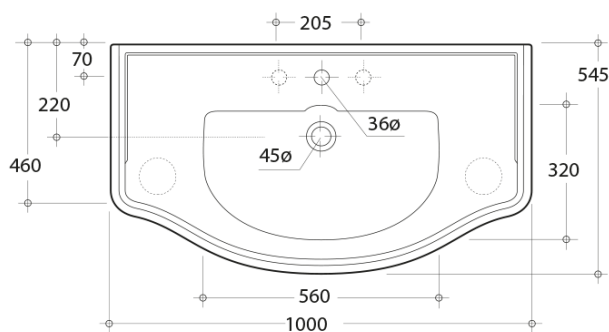

Order code: KSET-015

**Basic information**

Brand: Sapho  
Series: RETRO

**Size**

Width: 1000 mm

**Properties**

Colour: White  
Decor: Antique white  
Material: Solid wood/veneer  
Installation: Wall-Hung  
Type of cabinet: Drawers/Doors  
Type of washbasin: Washbasin  
Mirror type: Framed mirrors  
Weight / set: 69.47 kg  
Packaging: 3 Piece  
Warranty: 2 years

Technical sheet

TL:20mm

soalzione 5mm  
stament