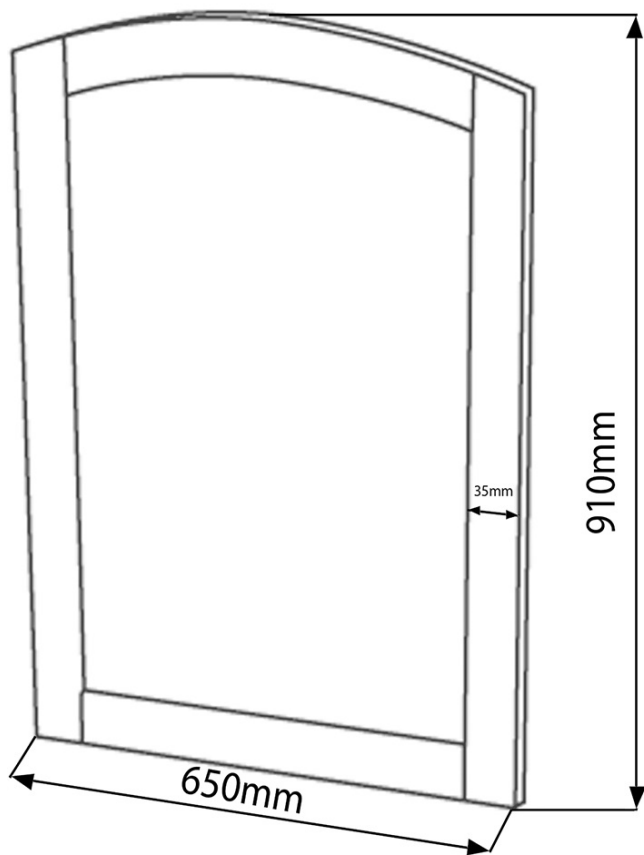

Order code: KSET-015

**Basic information**

Brand: Sapho  
Series: RETRO

**Size**

Width: 1000 mm

**Properties**

Colour: White  
Decor: Antique white  
Material: Solid wood/veneer  
Installation: Wall-Hung  
Type of cabinet: Drawers/Doors  
Type of washbasin: Washbasin  
Mirror type: Framed mirrors  
Weight / set: 69.47 kg  
Packaging: 3 Piece  
Warranty: 2 years

Technical sheet

TL:20mm

soalzione 5mm  
stament