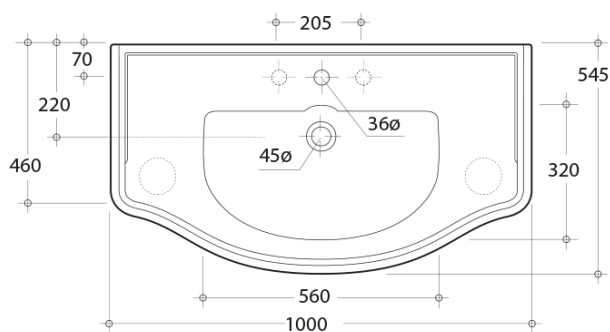

Order code: KSET-015

Basic information

Brand: Sapho
Series: RETRO

Size

Width: 1000 mm

Properties

Colour: White
Decor: Antique white
Material: Solid wood/veneer
Installation: Wall-Hung
Type of cabinet: Drawers/Doors
Type of washbasin: Washbasin
Mirror type: Framed mirrors
Weight / set: 69.47 kg
Packaging: 3 Piece
Warranty: 2 years

Technical sheet

TL:20mm

soalzione 5mm
stament