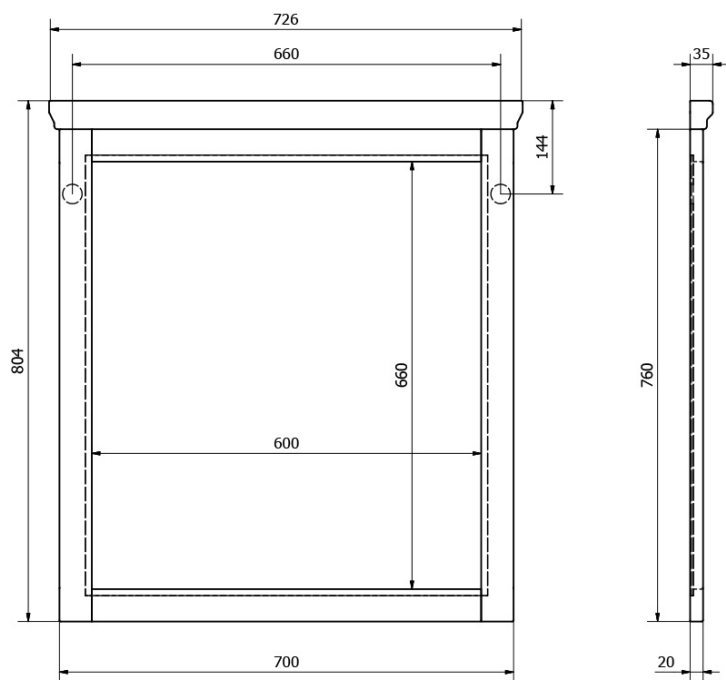

Order code: KSET-014

Basic information

Brand: Sapho
Series: CROSS

Size

Width: 750 mm

Properties

Colour: Brown
Decor: Mahogany
Material: Solid wood/veneer
Installation: Wall-Hung
Type of cabinet: Door
Type of washbasin: Washbasin
Mirror type: Framed mirrors
Weight / set: 76.8 kg
Packaging: 4 Piece
Warranty: 2 years

Technical sheet

Bathroom set CROSS 75, mahagon