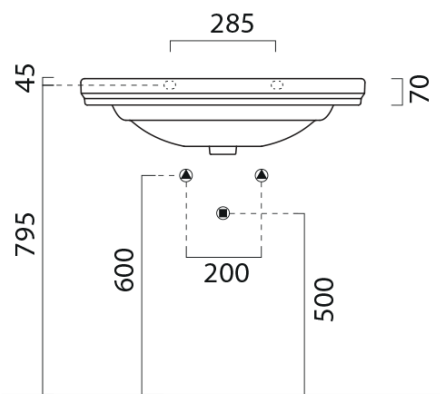

Order code: KSET-014

Basic information

Brand: Sapho
Series: CROSS

Size

Width: 750 mm

Properties

Colour: Brown
Decor: Mahogany
Material: Solid wood/veneer
Installation: Wall-Hung
Type of cabinet: Door
Type of washbasin: Washbasin
Mirror type: Framed mirrors
Weight / set: 76.8 kg
Packaging: 4 Piece
Warranty: 2 years

Technical sheet

Bathroom set CROSS 75, mahagon