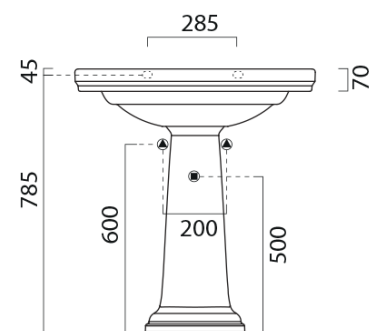

Order code: KSET-014

Basic information

Brand: Sapho
Series: CROSS

Size

Width: 750 mm

Properties

Colour: Brown
Decor: Mahogany
Material: Solid wood/veneer
Installation: Wall-Hung
Type of cabinet: Door
Type of washbasin: Washbasin
Mirror type: Framed mirrors
Weight / set: 76.8 kg
Packaging: 4 Piece
Warranty: 2 years

Technical sheet

Bathroom set CROSS 75, mahagon