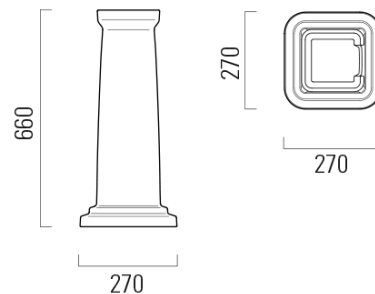

Order code: KSET-014

Basic information

Brand: Sapho
Series: CROSS

Size

Width: 750 mm

Properties

Colour: Brown
Decor: Mahogany
Material: Solid wood/veneer
Installation: Wall-Hung
Type of cabinet: Door
Type of washbasin: Washbasin
Mirror type: Framed mirrors
Weight / set: 76.8 kg
Packaging: 4 Piece
Warranty: 2 years

Technical sheet

Bathroom set CROSS 75, mahagon