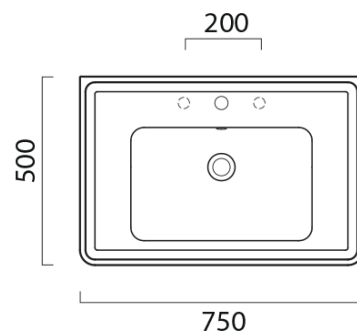

Order code: KSET-014

Basic information

Brand: Sapho
Series: CROSS

Size

Width: 750 mm

Properties

Colour: Brown
Decor: Mahogany
Material: Solid wood/veneer
Installation: Wall-Hung
Type of cabinet: Door
Type of washbasin: Washbasin
Mirror type: Framed mirrors
Weight / set: 76.8 kg
Packaging: 4 Piece
Warranty: 2 years

Technical sheet

Bathroom set CROSS 75, mahagon