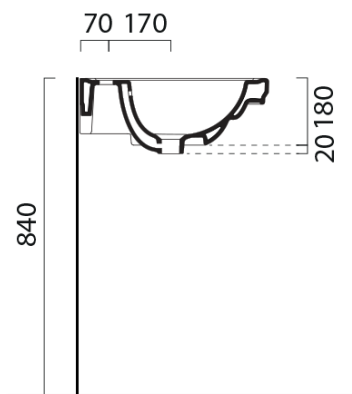

Order code: KSET-014

Basic information

Brand: Sapho
Series: CROSS

Size

Width: 750 mm

Properties

Colour: Brown
Decor: Mahogany
Material: Solid wood/veneer
Installation: Wall-Hung
Type of cabinet: Door
Type of washbasin: Washbasin
Mirror type: Framed mirrors
Weight / set: 76.8 kg
Packaging: 4 Piece
Warranty: 2 years

Technical sheet

Bathroom set CROSS 75, mahagon