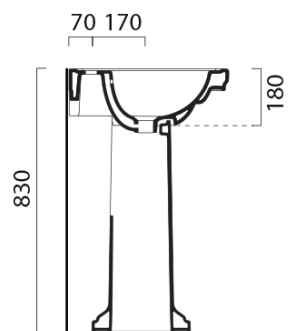

Order code: KSET-014

Basic information

Brand: Sapho
Series: CROSS

Size

Width: 750 mm

Properties

Colour: Brown
Decor: Mahogany
Material: Solid wood/veneer
Installation: Wall-Hung
Type of cabinet: Door
Type of washbasin: Washbasin
Mirror type: Framed mirrors
Weight / set: 76.8 kg
Packaging: 4 Piece
Warranty: 2 years

Technical sheet

Bathroom set CROSS 75, mahagon