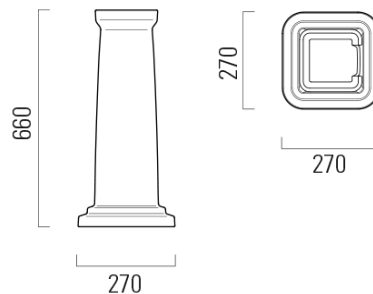

Order code: KSET-014

Basic information

Brand: Sapho
Series: CROSS

Size

Width: 750 mm

Properties

Colour: Brown
Decor: Mahogany
Material: Solid wood/veneer
Installation: Wall-Hung
Type of cabinet: Door
Type of washbasin: Washbasin
Mirror type: Framed mirrors
Weight / set: 76.8 kg
Packaging: 4 Piece
Warranty: 2 years

Technical sheet

Bathroom set CROSS 75, mahagon