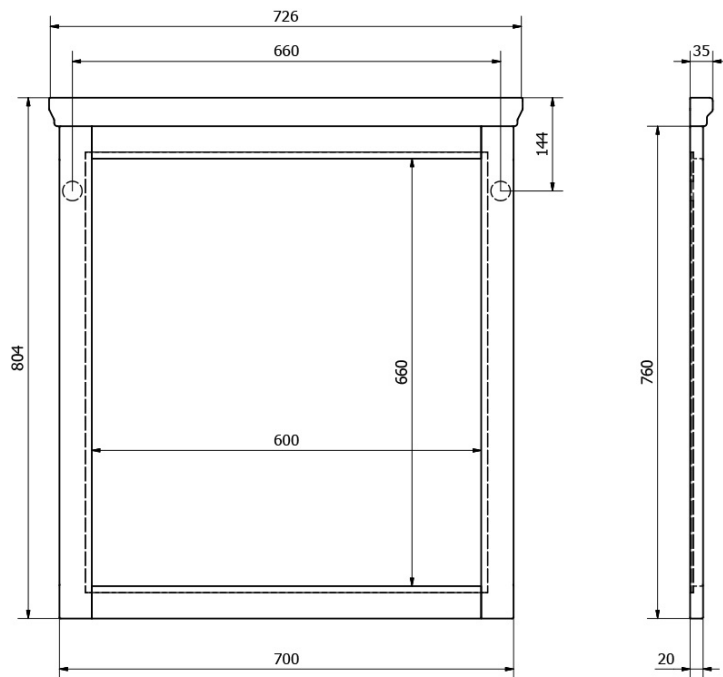

Order code: KSET-014

Basic information

Brand: Sapho
Series: CROSS

Size

Width: 750 mm

Properties

Colour: Brown
Decor: Mahogany
Material: Solid wood/veneer
Installation: Wall-Hung
Type of cabinet: Door
Type of washbasin: Washbasin
Mirror type: Framed mirrors
Weight / set: 76.8 kg
Packaging: 4 Piece
Warranty: 2 years

Technical sheet

Bathroom set CROSS 75, mahagon