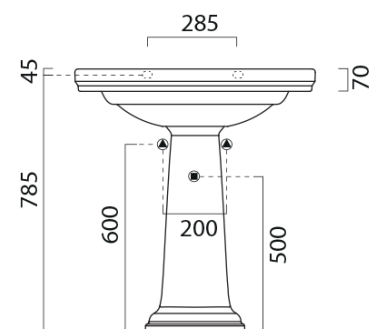

Order code: KSET-014

Basic information

Brand: Sapho
Series: CROSS

Size

Width: 750 mm

Properties

Colour: Brown
Decor: Mahogany
Material: Solid wood/veneer
Installation: Wall-Hung
Type of cabinet: Door
Type of washbasin: Washbasin
Mirror type: Framed mirrors
Weight / set: 76.8 kg
Packaging: 4 Piece
Warranty: 2 years

Technical sheet

Bathroom set CROSS 75, mahagon