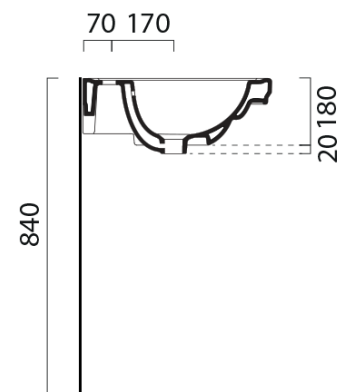

Order code: KSET-014

Basic information

Brand: Sapho
Series: CROSS

Size

Width: 750 mm

Properties

Colour: Brown
Decor: Mahogany
Material: Solid wood/veneer
Installation: Wall-Hung
Type of cabinet: Door
Type of washbasin: Washbasin
Mirror type: Framed mirrors
Weight / set: 76.8 kg
Packaging: 4 Piece
Warranty: 2 years

Technical sheet

Bathroom set CROSS 75, mahagon