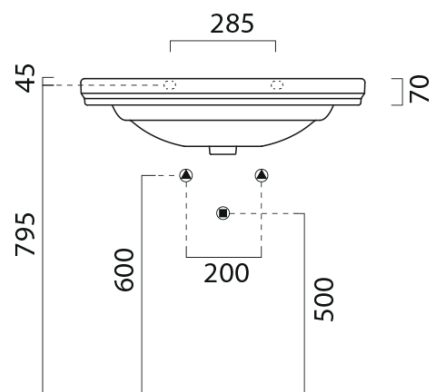

Order code: KSET-014

Basic information

Brand: Sapho
Series: CROSS

Size

Width: 750 mm

Properties

Colour: Brown
Decor: Mahogany
Material: Solid wood/veneer
Installation: Wall-Hung
Type of cabinet: Door
Type of washbasin: Washbasin
Mirror type: Framed mirrors
Weight / set: 76.8 kg
Packaging: 4 Piece
Warranty: 2 years

Technical sheet

Bathroom set CROSS 75, mahagon