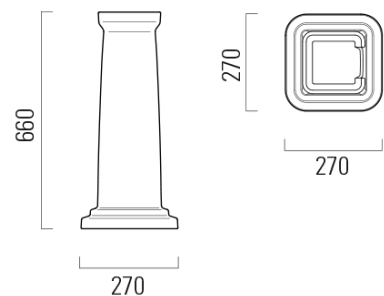

Order code: KSET-014

Basic information

Brand: Sapho
Series: CROSS

Size

Width: 750 mm

Properties

Colour: Brown
Decor: Mahogany
Material: Solid wood/veneer
Installation: Wall-Hung
Type of cabinet: Door
Type of washbasin: Washbasin
Mirror type: Framed mirrors
Weight / set: 76.8 kg
Packaging: 4 Piece
Warranty: 2 years

Technical sheet

Bathroom set CROSS 75, mahagon