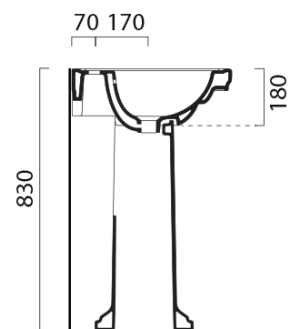

Order code: KSET-014

Basic information

Brand: Sapho
Series: CROSS

Size

Width: 750 mm

Properties

Colour: Brown
Decor: Mahogany
Material: Solid wood/veneer
Installation: Wall-Hung
Type of cabinet: Door
Type of washbasin: Washbasin
Mirror type: Framed mirrors
Weight / set: 76.8 kg
Packaging: 4 Piece
Warranty: 2 years

Technical sheet

Bathroom set CROSS 75, mahagon