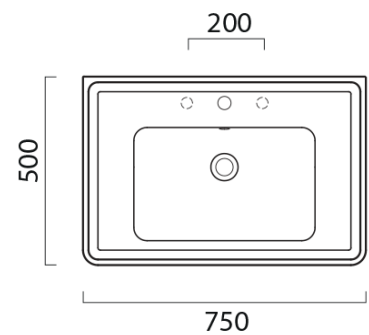

Order code: KSET-014

Basic information

Brand: Sapho
Series: CROSS

Size

Width: 750 mm

Properties

Colour: Brown
Decor: Mahogany
Material: Solid wood/veneer
Installation: Wall-Hung
Type of cabinet: Door
Type of washbasin: Washbasin
Mirror type: Framed mirrors
Weight / set: 76.8 kg
Packaging: 4 Piece
Warranty: 2 years

Technical sheet

Bathroom set CROSS 75, mahagon