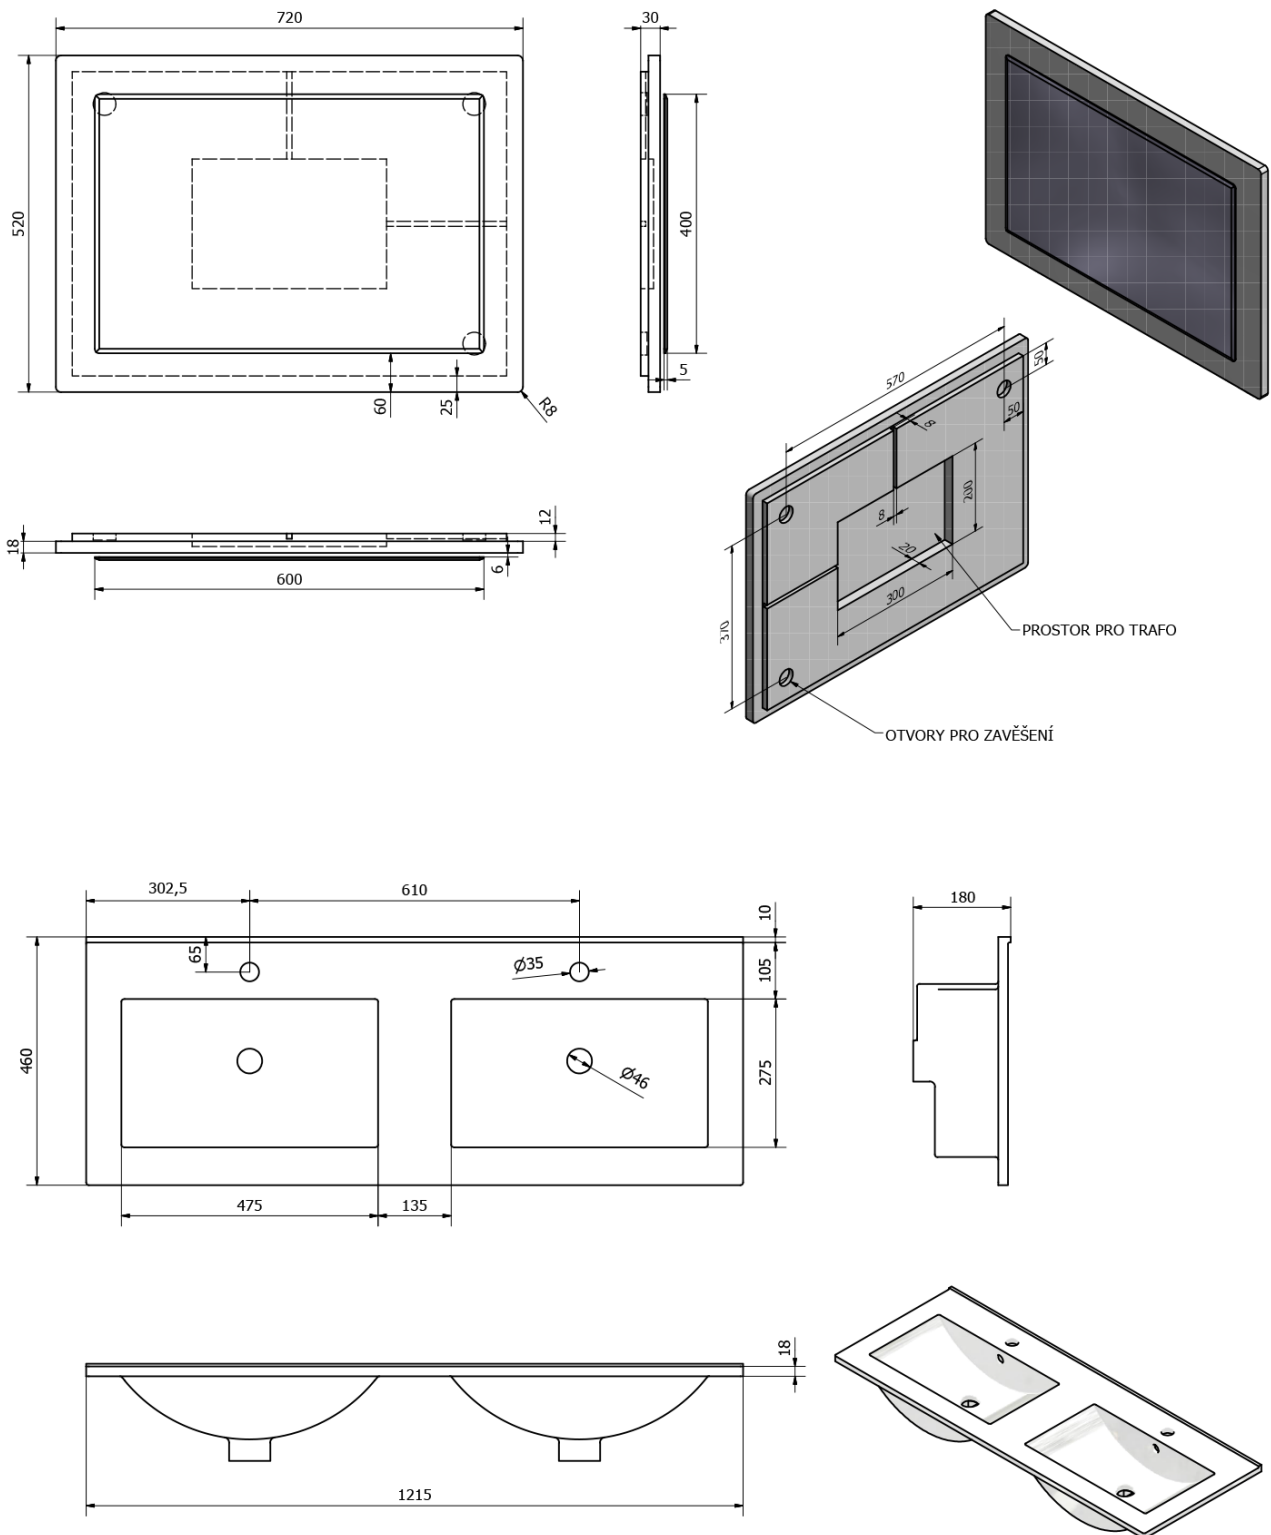

Order code: KSET-007

Basic information

Brand: Sapho
Series: MITRA

Size

Width: 1215 mm

Properties

Colour: Burgundy
Material: MDF/laminate
Installation: Wall-Hung
Type of cabinet: Drawers
Type of washbasin: Double basin
Mirror type: Framed mirrors
Equipment: Silent and soft closing
Weight / set: 89.18 kg
Packaging: 4 Piece
Warranty: 2 years

We recommend buy

2 Piece URBINO Space-saving washbasin siphon with Click Clack drain, 5/4" - 32mm, white (Order code: 151.133.0)

Technical sheet

Bathroom set MITRA 120, Double Washbasin, bordo