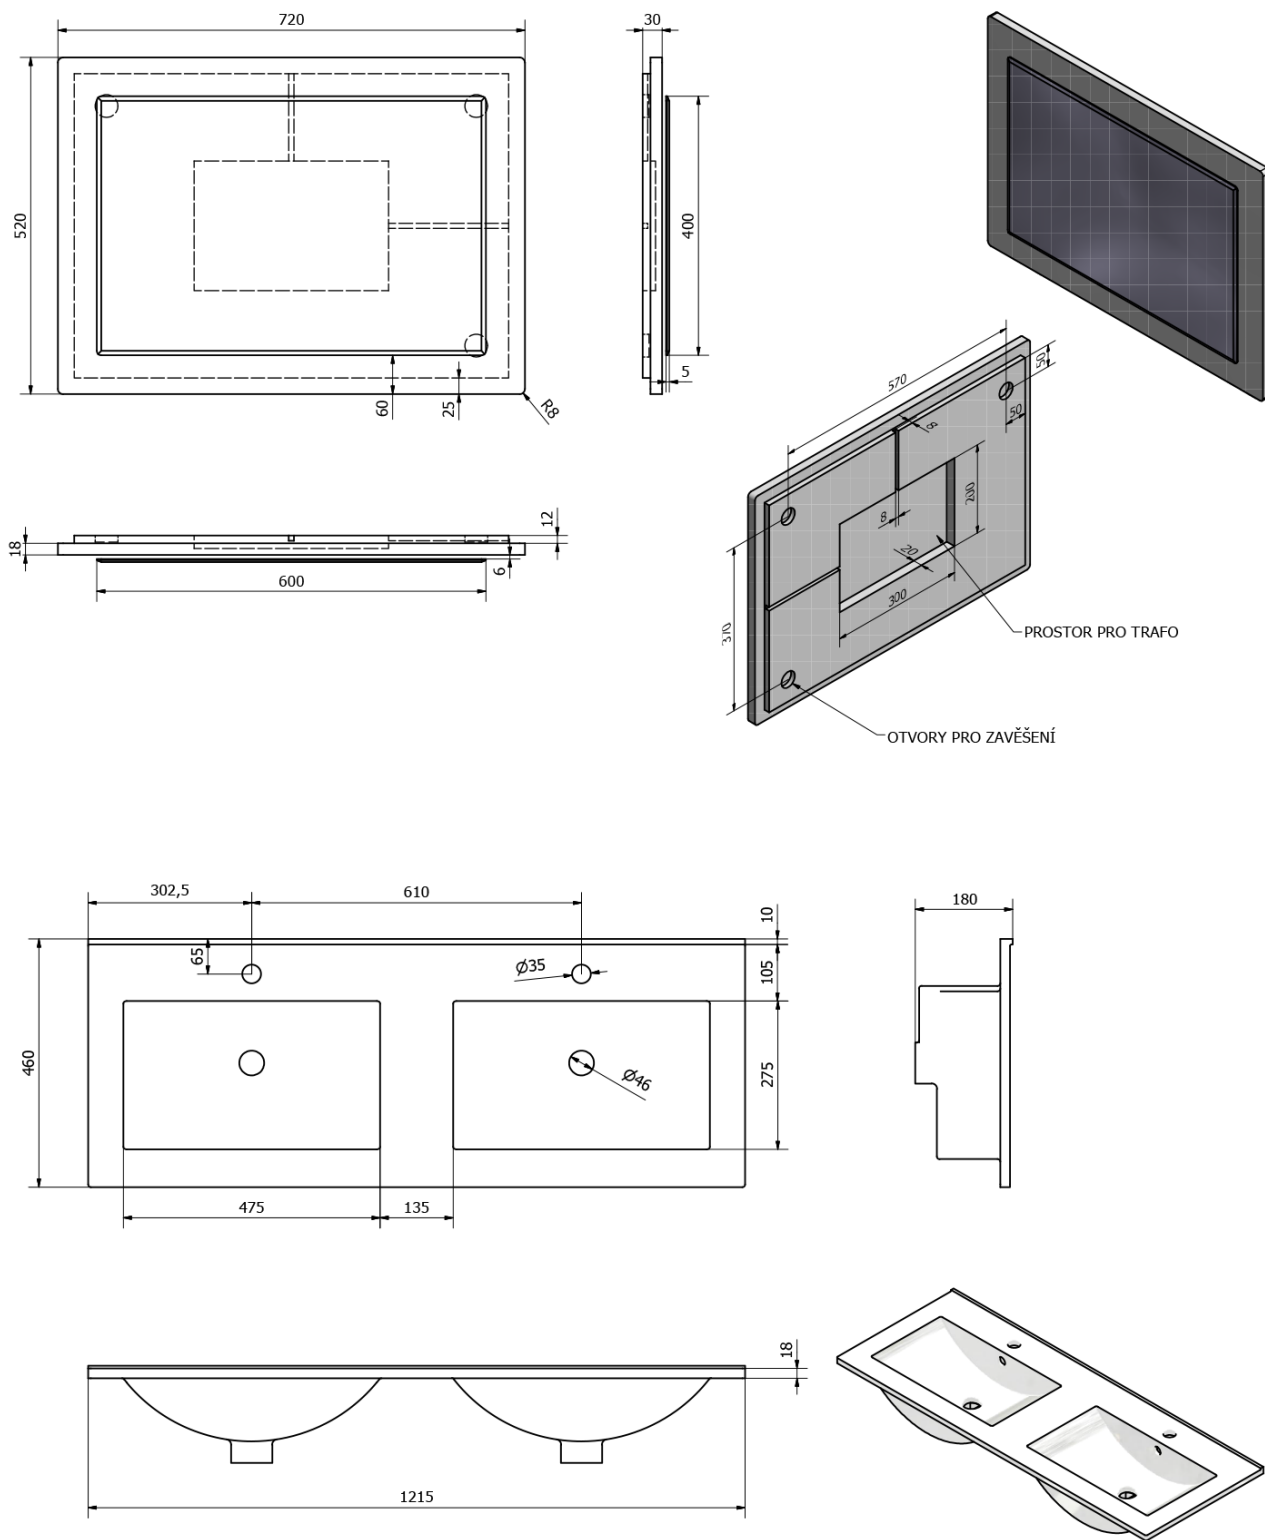

Order code: KSET-007

Basic information

Brand: Sapho
Series: MITRA

Size

Width: 1215 mm

Properties

Colour: Burgundy
Material: MDF/laminate
Installation: Wall-Hung
Type of cabinet: Drawers
Type of washbasin: Double basin
Mirror type: Framed mirrors
Equipment: Silent and soft closing
Weight / set: 89.18 kg
Packaging: 4 Piece
Warranty: 2 years

We recommend buy

2 Piece URBINO Space-saving washbasin siphon with Click Clack drain, 5/4" - 32mm, white (Order code: 151.133.0)

Technical sheet

Bathroom set MITRA 120, Double Washbasin, bordo