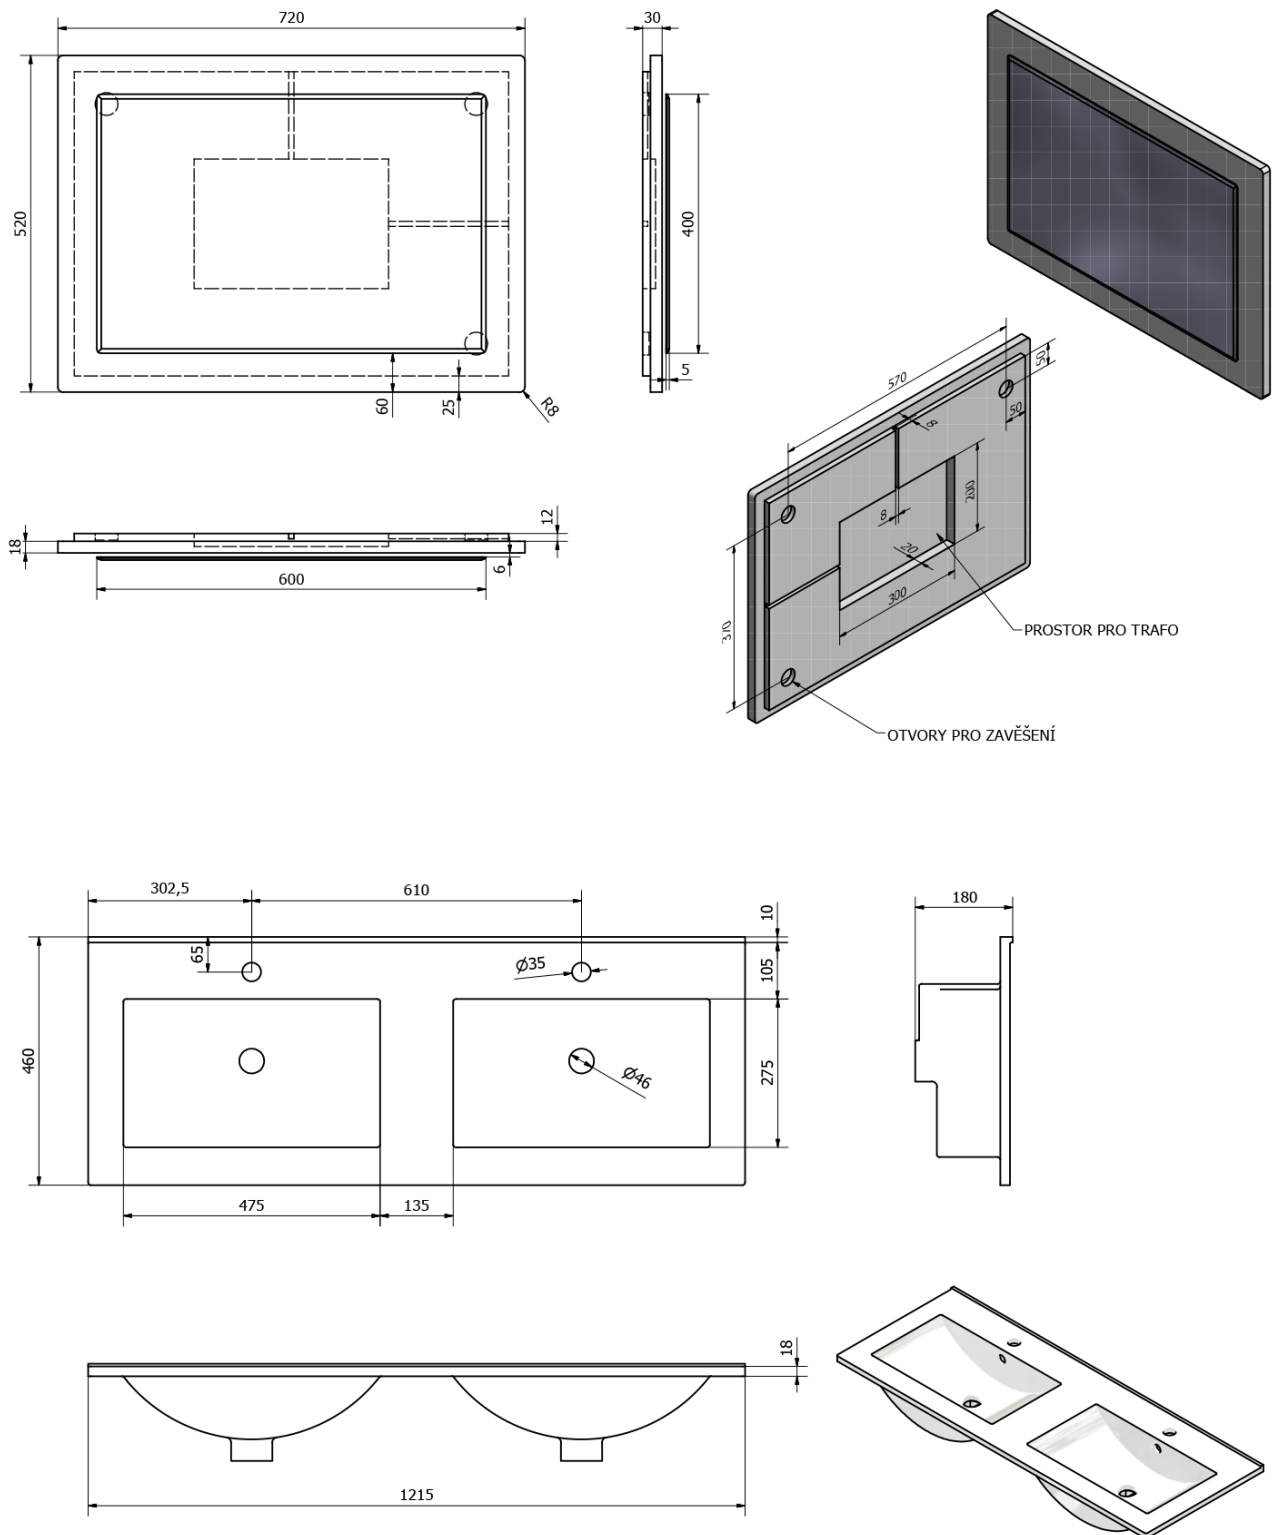

Order code: KSET-007

Basic information

Brand: Sapho
Series: MITRA

Size

Width: 1215 mm

Properties

Colour: Burgundy
Material: MDF/laminate
Installation: Wall-Hung
Type of cabinet: Drawers
Type of washbasin: Double basin
Mirror type: Framed mirrors
Equipment: Silent and soft closing
Weight / set: 89.18 kg
Packaging: 4 Piece
Warranty: 2 years

We recommend buy

2 Piece URBINO Space-saving washbasin siphon with Click Clack drain, 5/4" - 32mm, white (Order code: 151.133.0)

Technical sheet

Bathroom set MITRA 120, Double Washbasin, bordo