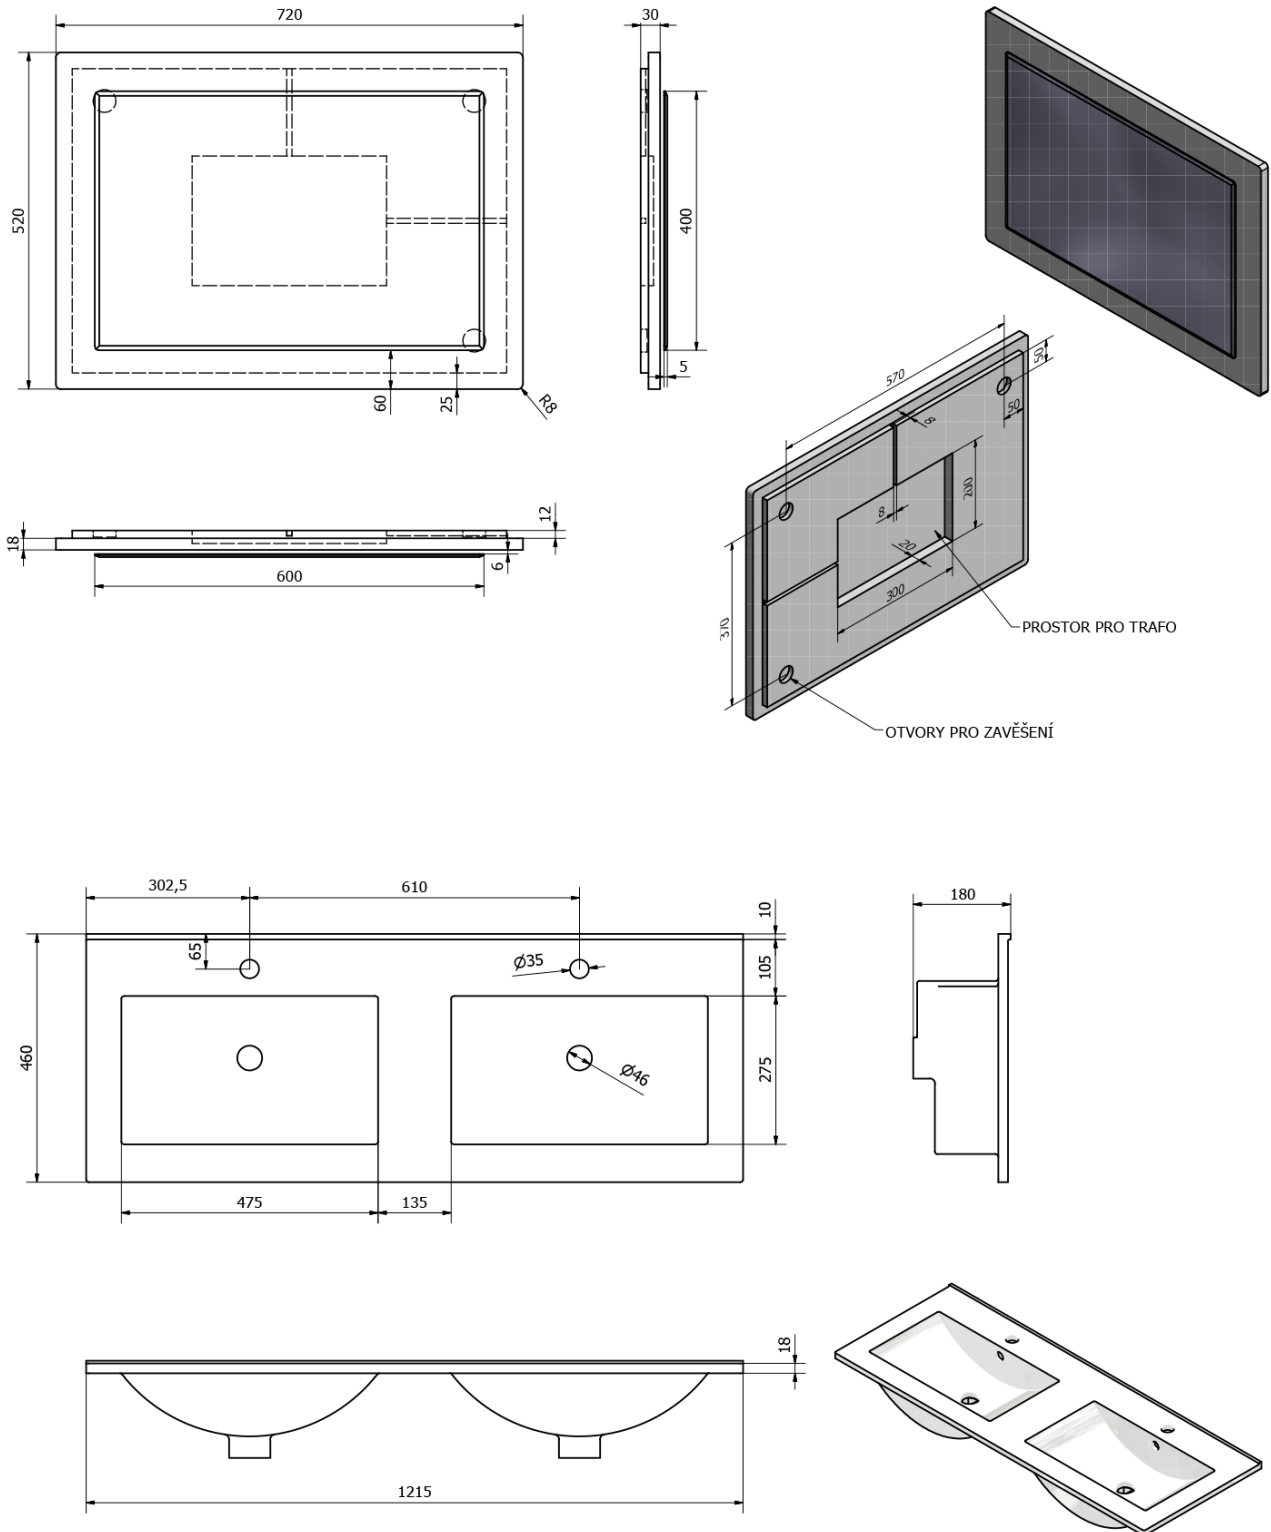

Order code: KSET-007

Basic information

Brand: Sapho
Series: MITRA

Size

Width: 1215 mm

Properties

Colour: Burgundy
Material: MDF/laminate
Installation: Wall-Hung
Type of cabinet: Drawers
Type of washbasin: Double basin
Mirror type: Framed mirrors
Equipment: Silent and soft closing
Weight / set: 89.18 kg
Packaging: 4 Piece
Warranty: 2 years

We recommend buy

2 Piece URBINO Space-saving washbasin siphon with Click Clack drain, 5/4" - 32mm, white (Order code: 151.133.0)

Technical sheet

Bathroom set MITRA 120, Double Washbasin, bordo