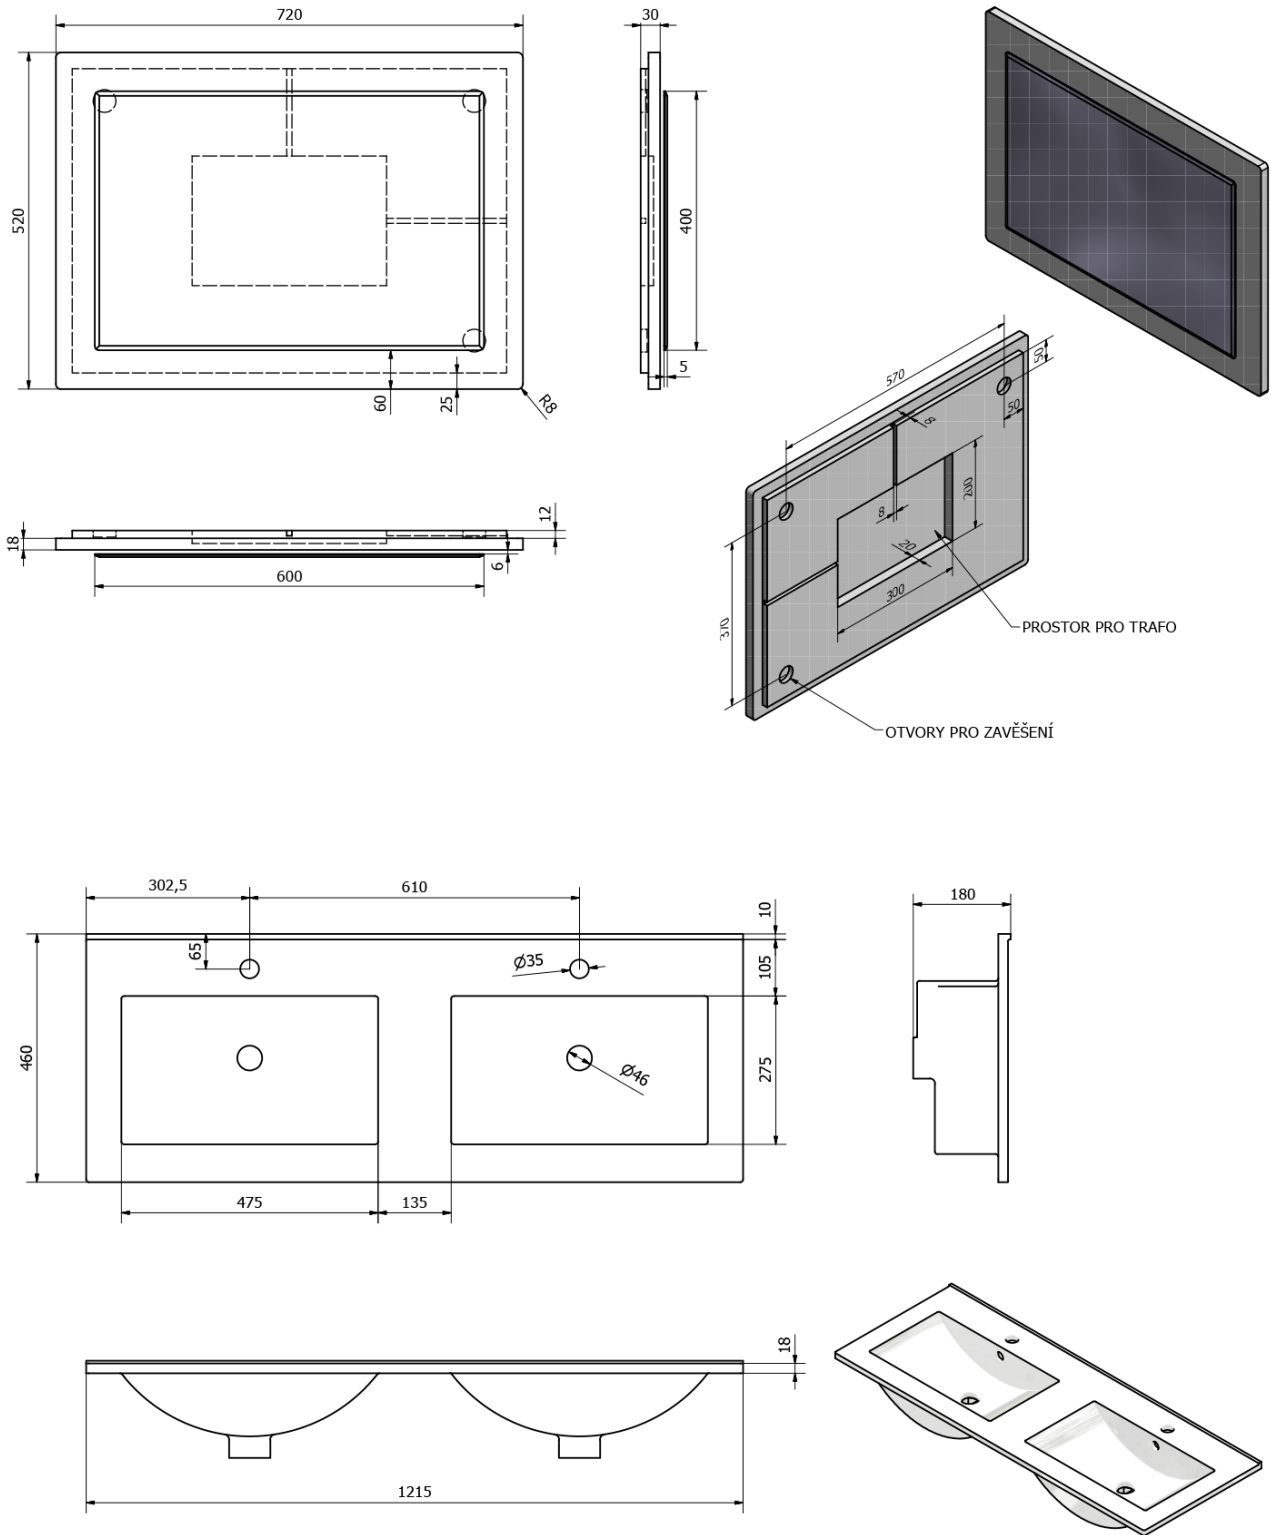

Order code: KSET-007

Basic information

Brand: Sapho
Series: MITRA

Size

Width: 1215 mm

Properties

Colour: Burgundy
Material: MDF/laminate
Installation: Wall-Hung
Type of cabinet: Drawers
Type of washbasin: Double basin
Mirror type: Framed mirrors
Equipment: Silent and soft closing
Weight / set: 89.18 kg
Packaging: 4 Piece
Warranty: 2 years

We recommend buy

2 Piece URBINO Space-saving washbasin siphon with Click Clack drain, 5/4" - 32mm, white (Order code: 151.133.0)

Technical sheet

Bathroom set MITRA 120, Double Washbasin, bordo