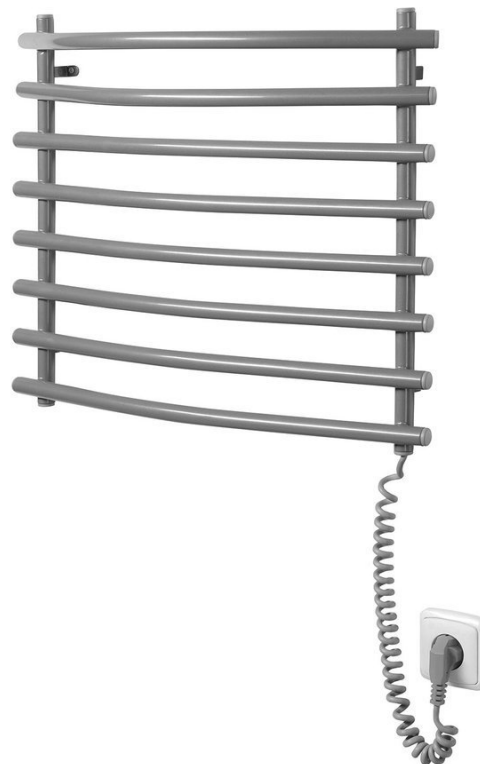

Electric towel radiator 570x465mm, 72W, silver (RAL9007)

Order code: SU210A

Basic information

Brand: Aqualine
Series: SUCH

Size

Width: 570 mm
Height: 465 mm

Properties

Colour: Silver
Material: Steel
Shape: H-Shape
Heating type: Electric heating integrated in radiator
Power input: 72 W
Weight / Piece: 4.5 kg
Packaging: 1 Piece
Warranty: 2 years