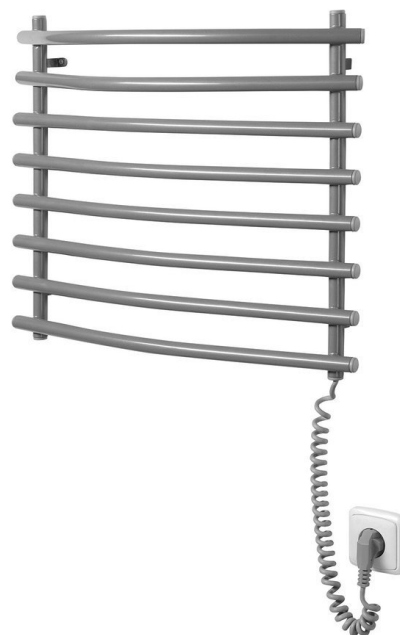

Electric towel radiator 570x465mm, 72W, silver (RAL9007)

Order code: SU210A

Size

Width: 570 mm

Height: 465 mm

Properties

Colour: Silver

Material: Steel

Warranty: 2 years