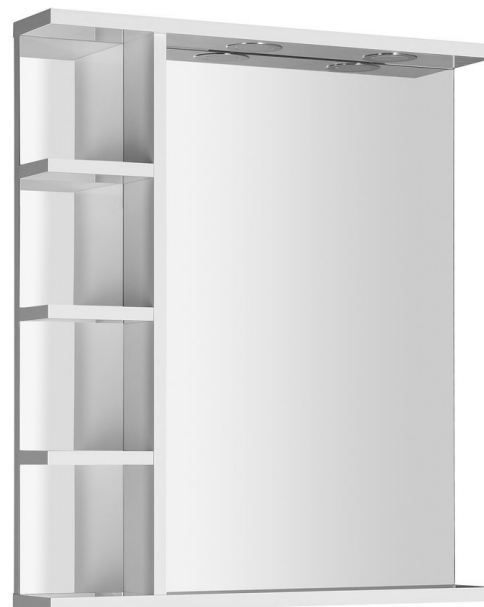

KORIN Mirror with LED Light and Shelves 60x70x12cm

Order code: KO370

Basic information

Brand: Aqualine

Series: KORIN

Size

Width: 600 mm

Height: 700 mm

Properties

Frame colour: White

Material: MDF/laminate

Mirror type: Illuminated mirrors, Mirrors with shelf

Shape: Rectangle

Light Control: Not included

Electrical protection: IP44

Power input: 6 W

LED colour: Daily white (4 000 - 5 000 K)

Weight / Piece: 9.9 kg

Packaging: 1 Piece

Warranty: 2 years

Spare parts

LED lighting set 2x2W, 4000K, 230V for mirror cabinets KORIN, KAWA, ZOJA/KERAMIA FRESH (Order code: NC-P023-KS)