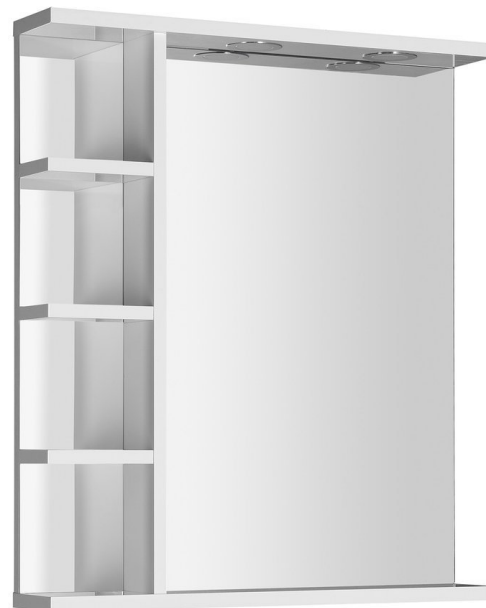

KORIN Mirror with LED Light and Shelves 60x70x12cm

Order code: KO370

Size

Width: 600 mm

Height: 700 mm

Properties

Material: MDF/laminate

Warranty: 2 years