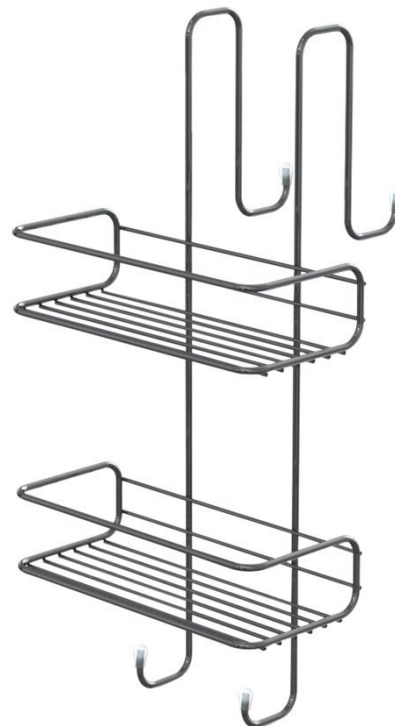

CHROM LINE wall-hung shower shelf, 240x490x220mm, chrome

Order code: 2485

Basic information

Brand: Gedy
Series: CHROM LINE

Size

Width: 240 mm
Height: 490 mm
Depth: 220 mm

Properties

Colour: Chrome
Material: Steel
Shape: Wire
Type: Shelf: multi-level, Shelf: wall-hung
Installation: Wall-hung
Weight / Piece: 0.764 kg
Packaging: 1 Piece
Warranty: 2 years